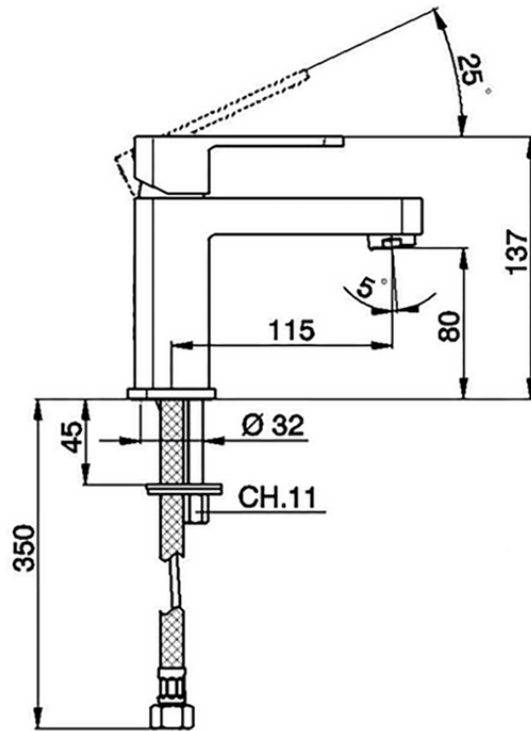

Single lever washbasin mixer DADO_DD000540

DD000540

<https://en.huberitalia.com/single-lever-washbasin-mixer-dado-dd000540>

2024-11-24