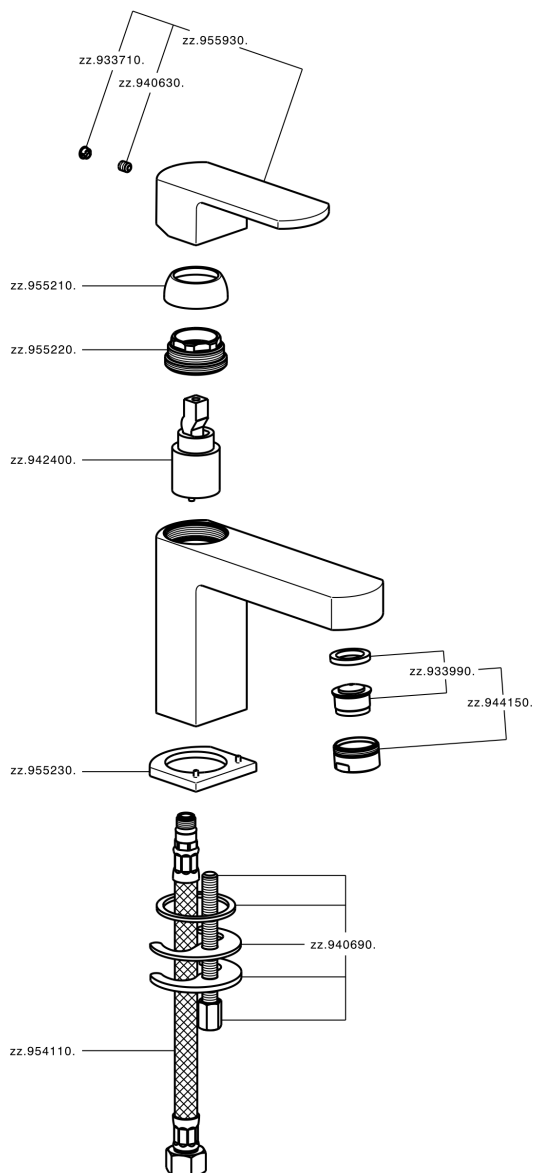

Single lever washbasin mixer DADO_DD000540

DD000540

<https://en.huberitalia.com/single-lever-washbasin-mixer-dado-dd000540>

2024-11-21