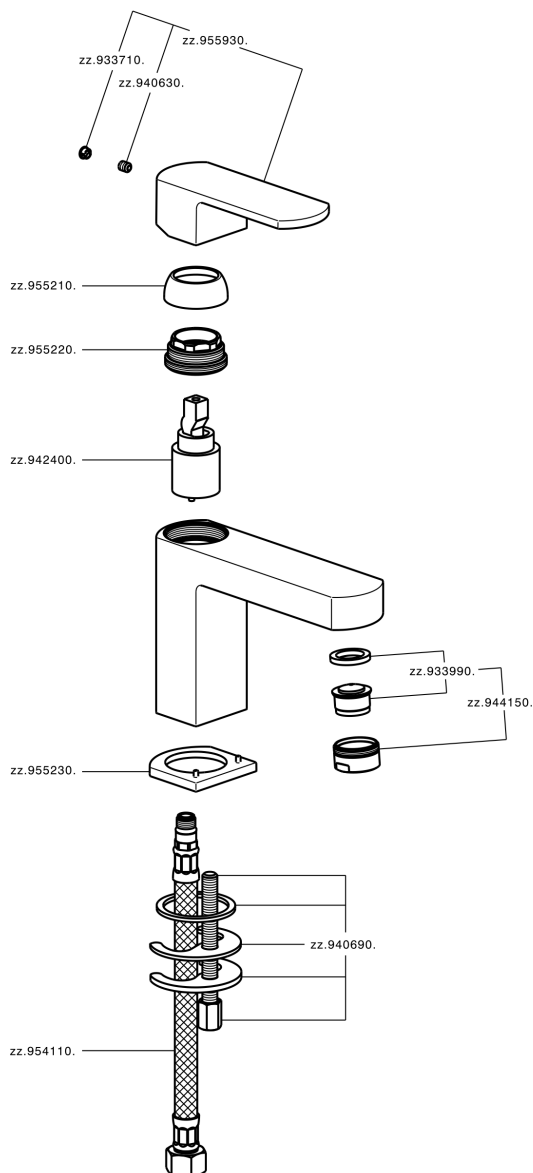

## Single lever washbasin mixer DADO\_DD000540

MODEL **DD000540**

Single lever washbasin mixer, without automatic pop-up waste, G.3/8" stainless steel flexible hoses

### CHARACTERISTICS

Cartridge Spare Parts **ZZ94240000**

**25 mm Cartridge**

## Single lever washbasin mixer DADO\_DD000540

DD000540

<https://en.huberitalia.com/single-lever-washbasin-mixer-dado-dd000540>

2024-11-24