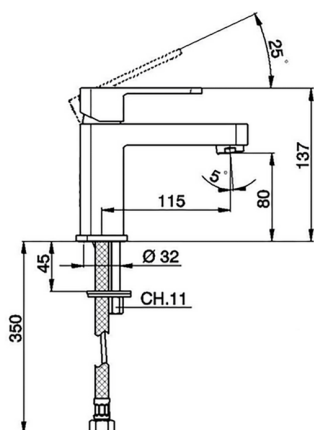

## Single lever washbasin mixer DADO\_DD000540

MODEL **DD000540**

Single lever washbasin mixer, without automatic pop-up waste, G.3/8" stainless steel flexible hoses

### CHARACTERISTICS

Cartridge Spare Parts **ZZ94240000**

**25 mm Cartridge**

## Single lever washbasin mixer DADO\_DD000540

DD000540

<https://en.huberitalia.com/single-lever-washbasin-mixer-dado-dd000540>

2024-11-24