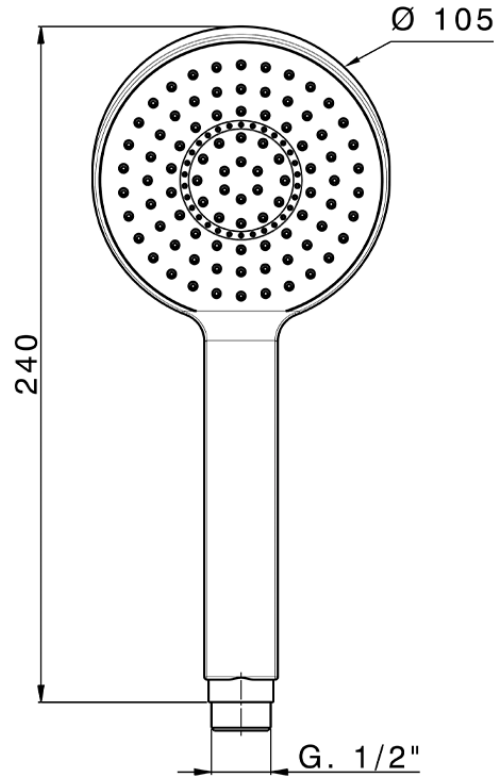

Round handshower SHOWER_SS014240

SS014240

<https://en.huberitalia.com/round-handshower-shower-ss014240>

2026-06-08