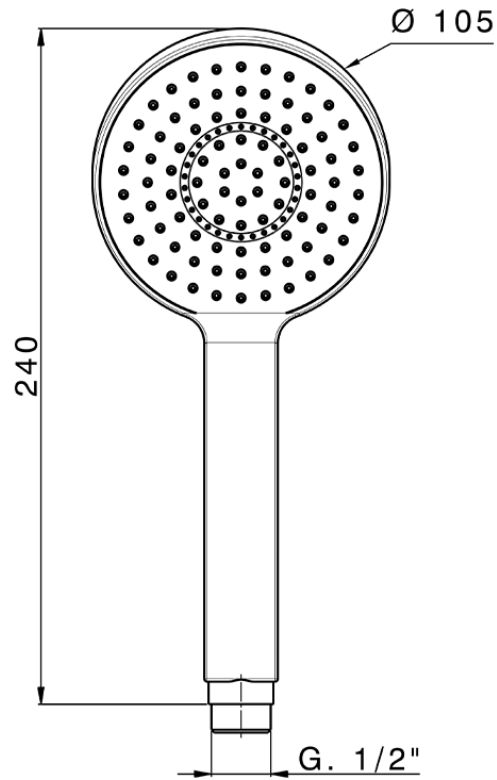

Round handshower SHOWER_SS014240

SS014240

<https://en.huberitalia.com/round-handshower-shower-ss014240>

2026-06-30