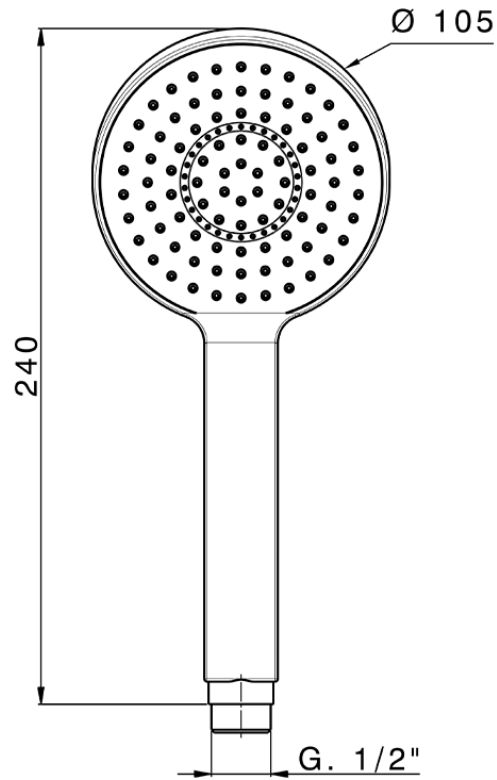

## Round handshower SHOWER\_SS014240

SS014240

<https://en.huberitalia.com/round-handshower-shower-ss014240>

2026-04-30