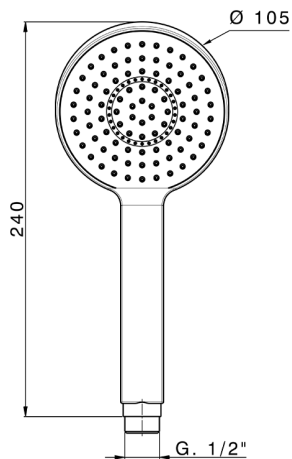

Round handshower SHOWER_SS014240

MODEL **SS014240**

Round handshower, D.105 mm ABS one spray

AVAILABLE FINISHINGS

CHARACTERISTICS

2026-04-28