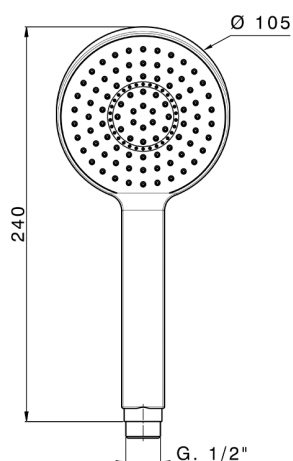

Round handshower SHOWER_SS014240

MODEL **SS014240**

Round handshower, D.105 mm ABS one spray

AVAILABLE FINISHINGS

CHARACTERISTICS

2026-04-08