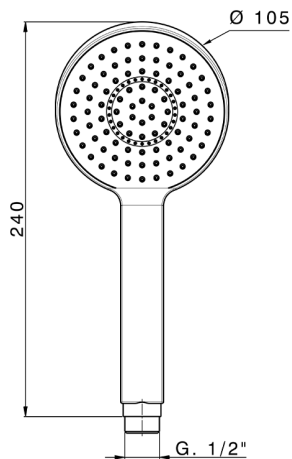

Round handshower SHOWER_SS014240

MODEL **SS014240**

Round handshower, D.105 mm ABS one spray

AVAILABLE FINISHINGS

CHARACTERISTICS

2026-06-13