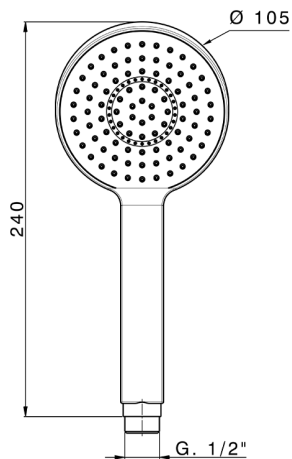

Round handshower SHOWER_SS014240

MODEL **SS014240**

Round handshower, D.105 mm ABS one spray

AVAILABLE FINISHINGS

CHARACTERISTICS

2026-06-08