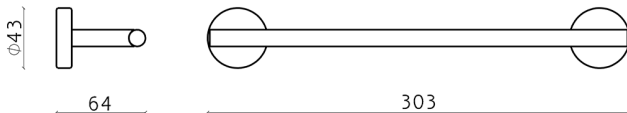

Towel holder LYNOX_LX090104

MODEL **LX090104**

Towel holder, Inox AISI 304

AVAILABLE FINISHINGS

D1 D1 Brushed Inox

CHARACTERISTICS

2024-11-15