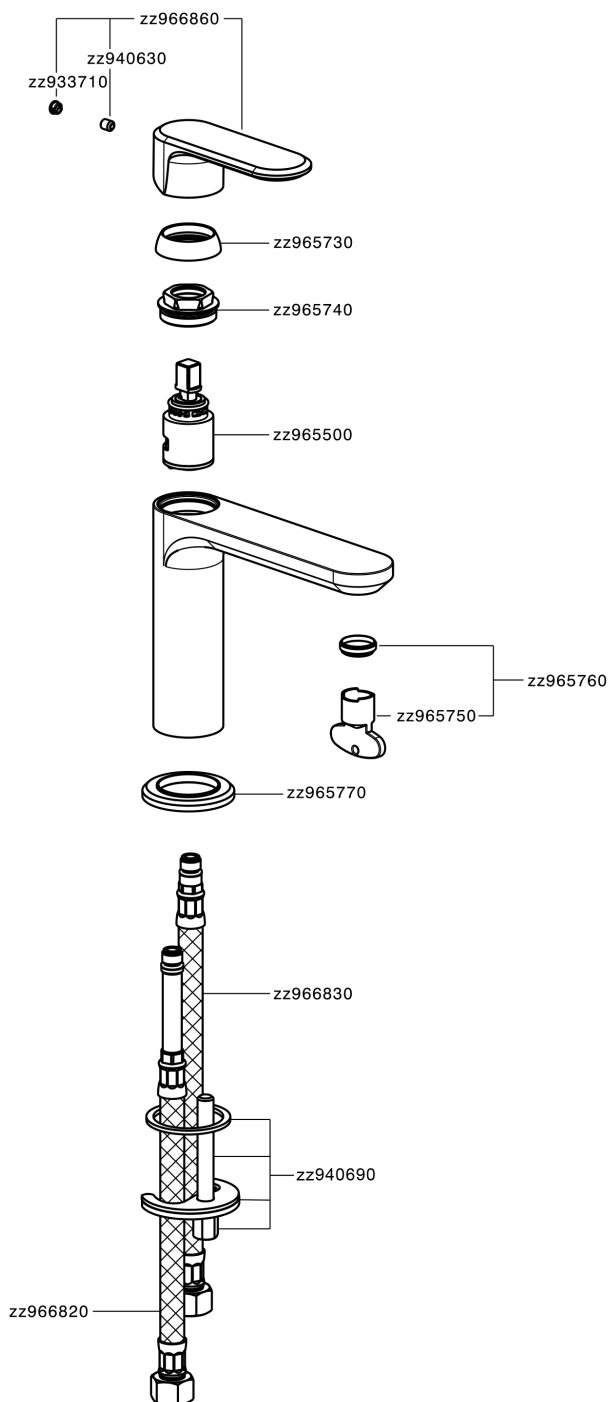

## Single lever washbasin mixer LEVITY\_LY000540

LY000540

<https://en.huberitalia.com/single-lever-washbasin-mixer-levity-ly000540>

2024-12-22