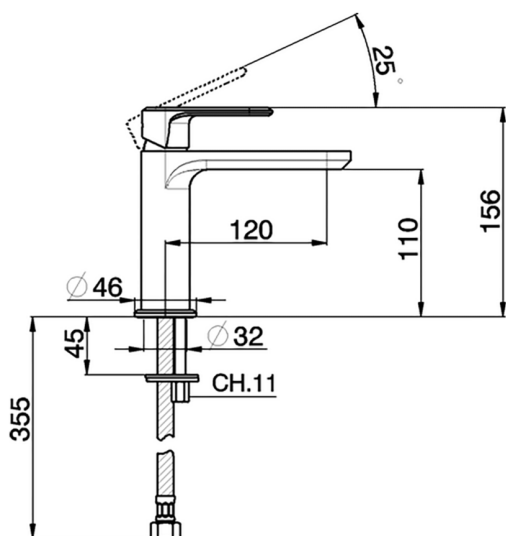

Single lever washbasin mixer LEVITY_LY000540

MODEL **LY000540**

Single lever washbasin mixer, without automatic pop-up waste, G.3/8" stainless steel flexible hoses

AVAILABLE FINISHINGS

-  **21** 21 Chrome
-  **2B** 2B Polished Nickel
-  **2F** 2F Brushed Nickel
-  **40** 40 Matt Black
-  **4Q** 4Q Matt White

CHARACTERISTICS

Cartridge Spare Parts **ZZ96550000**

25 mm Cartridge

Single lever washbasin mixer LEVITY_LY000540

LY000540

<https://en.huberitalia.com/single-lever-washbasin-mixer-levity-ly000540>

2024-12-22