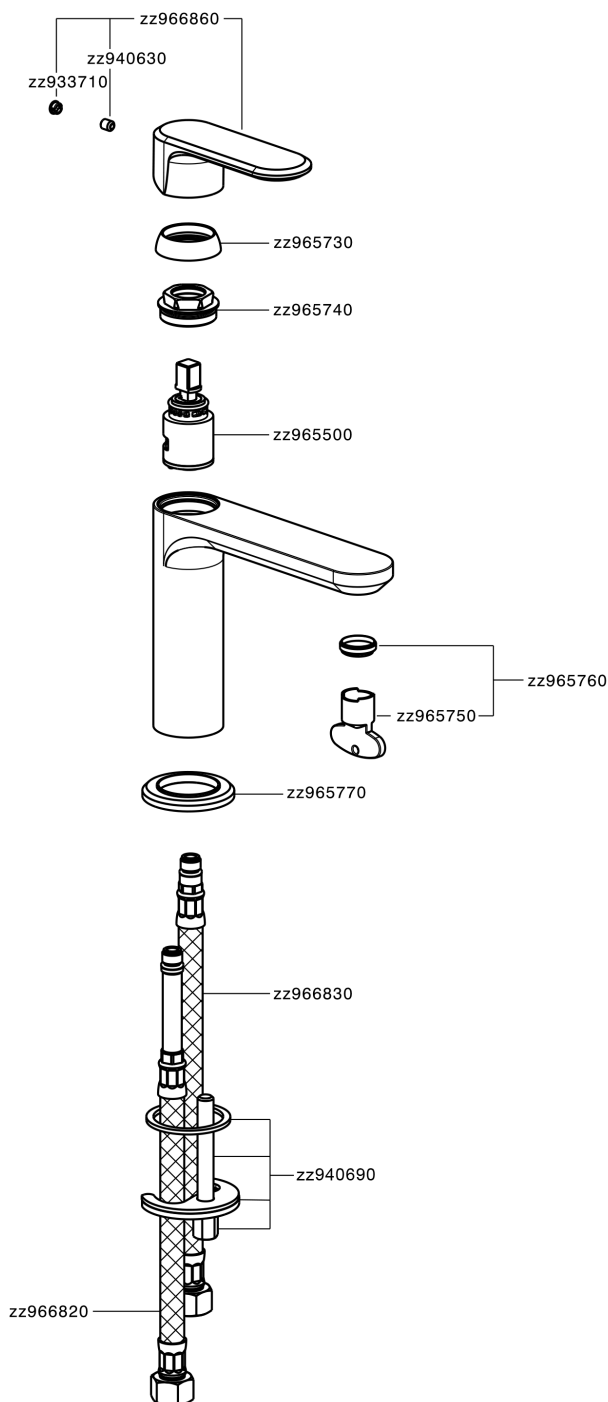

Single lever washbasin mixer LEVITY_LY000540

MODEL **LY000540**

Single lever washbasin mixer, without automatic pop-up waste, G.3/8" stainless steel flexible hoses

AVAILABLE FINISHINGS

-  **21** 21 Chrome
-  **2B** 2B Polished Nickel
-  **2F** 2F Brushed Nickel
-  **40** 40 Matt Black
-  **4Q** 4Q Matt White

CHARACTERISTICS

Cartridge Spare Parts **ZZ96550000**

25 mm Cartridge

Single lever washbasin mixer LEVITY_LY000540

LY000540

<https://en.huberitalia.com/single-lever-washbasin-mixer-levity-ly000540>

2024-12-22