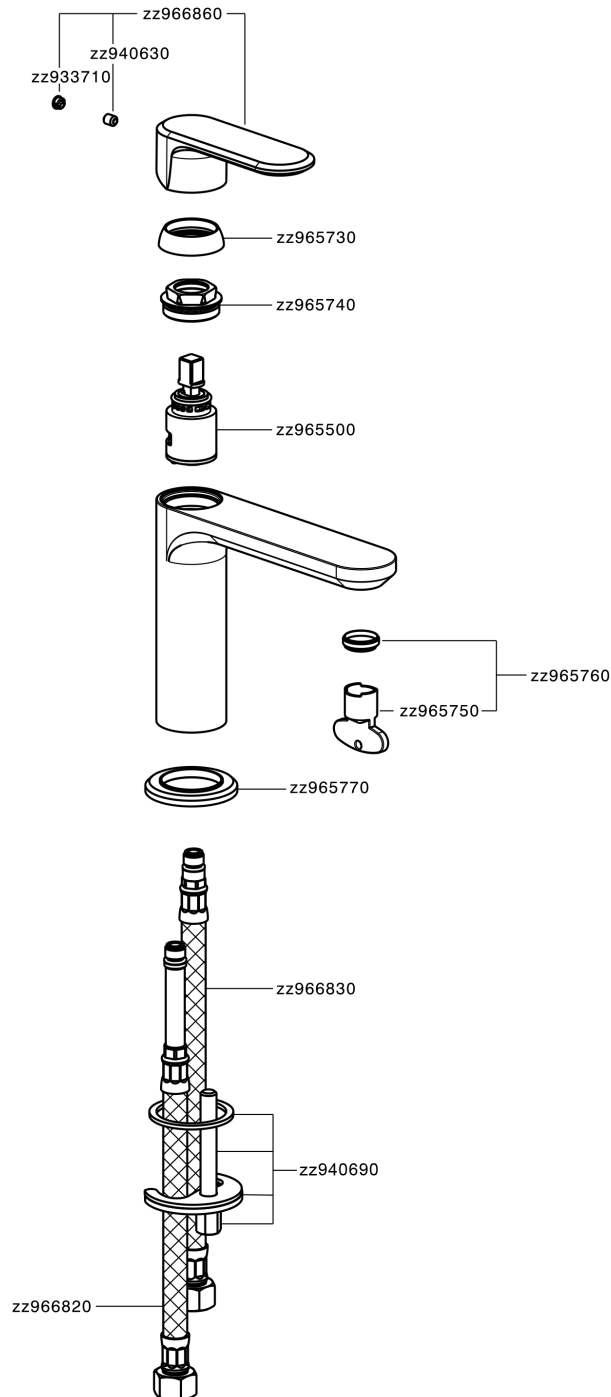

Single lever washbasin mixer LEVITY_LY000540

LY000540

<https://en.huberitalia.com/single-lever-washbasin-mixer-levity-ly000540>

2024-12-22