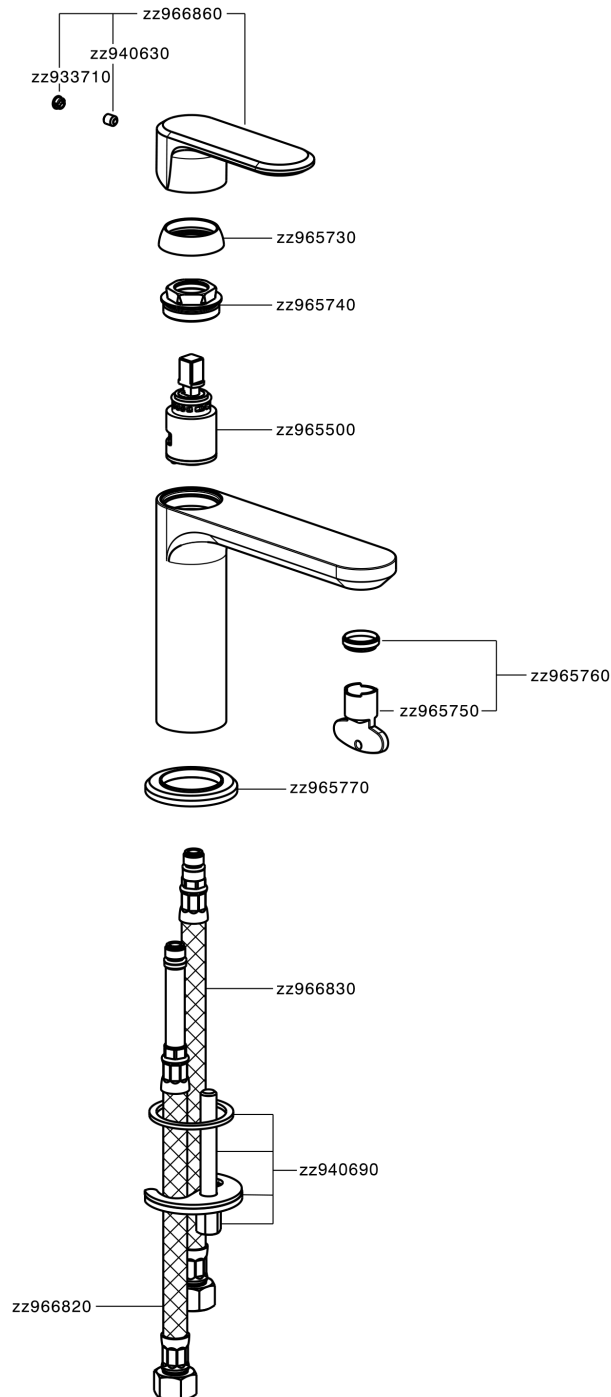

## Single lever washbasin mixer LEVITY\_LY000540

MODEL **LY000540**

Single lever washbasin mixer, without automatic pop-up waste, G.3/8" stainless steel flexible hoses

### CHARACTERISTICS

Cartridge Spare Parts **ZZ96550000**

**25 mm Cartridge**

## Single lever washbasin mixer LEVITY\_LY000540

LY000540

<https://en.huberitalia.com/single-lever-washbasin-mixer-levity-ly000540>

2024-12-22