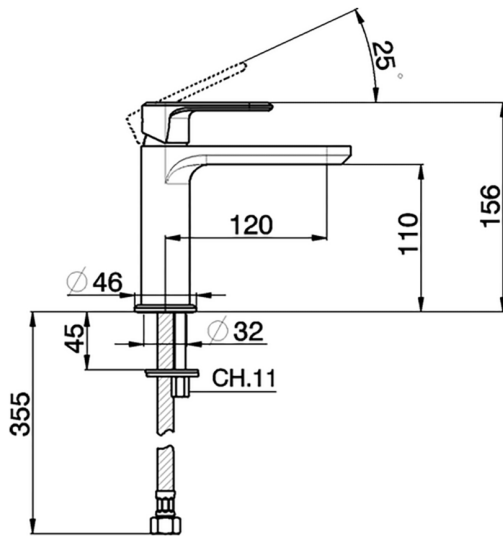

## Single lever washbasin mixer LEVITY\_LY000540

MODEL **LY000540**

Single lever washbasin mixer, without automatic pop-up waste, G.3/8" stainless steel flexible hoses

### CHARACTERISTICS

Cartridge Spare Parts **ZZ96550000**

**25 mm Cartridge**