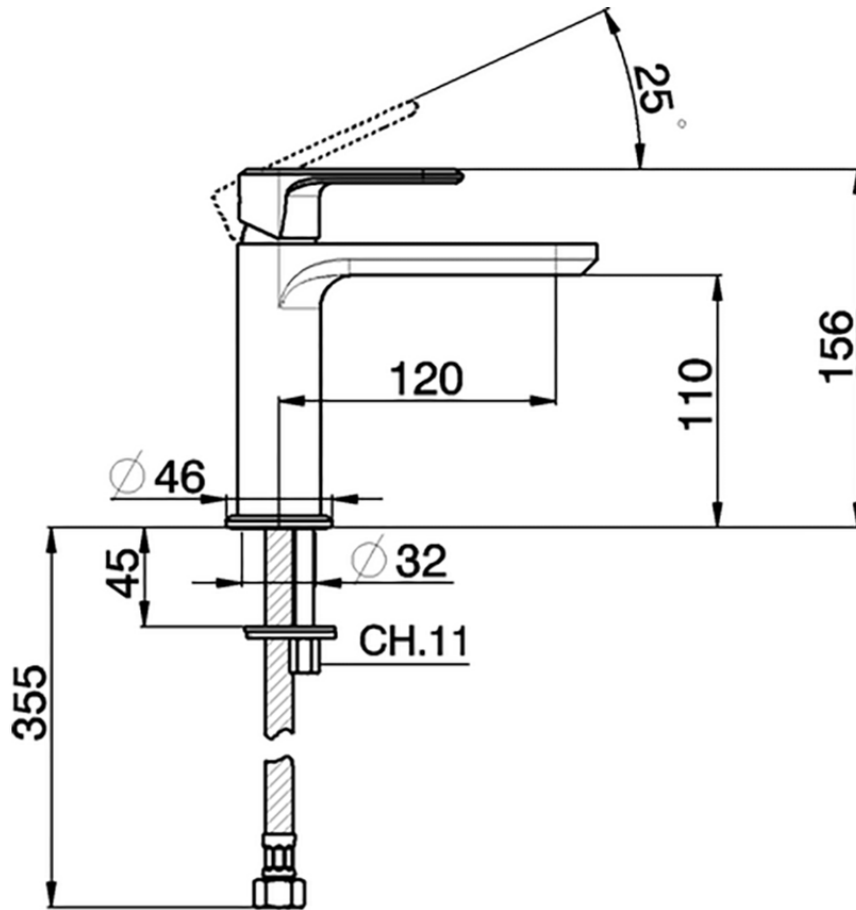

Single lever washbasin mixer LEVITY_LY000540

LY000540

<https://en.huberitalia.com/single-lever-washbasin-mixer-levity-ly000540>

2024-12-22