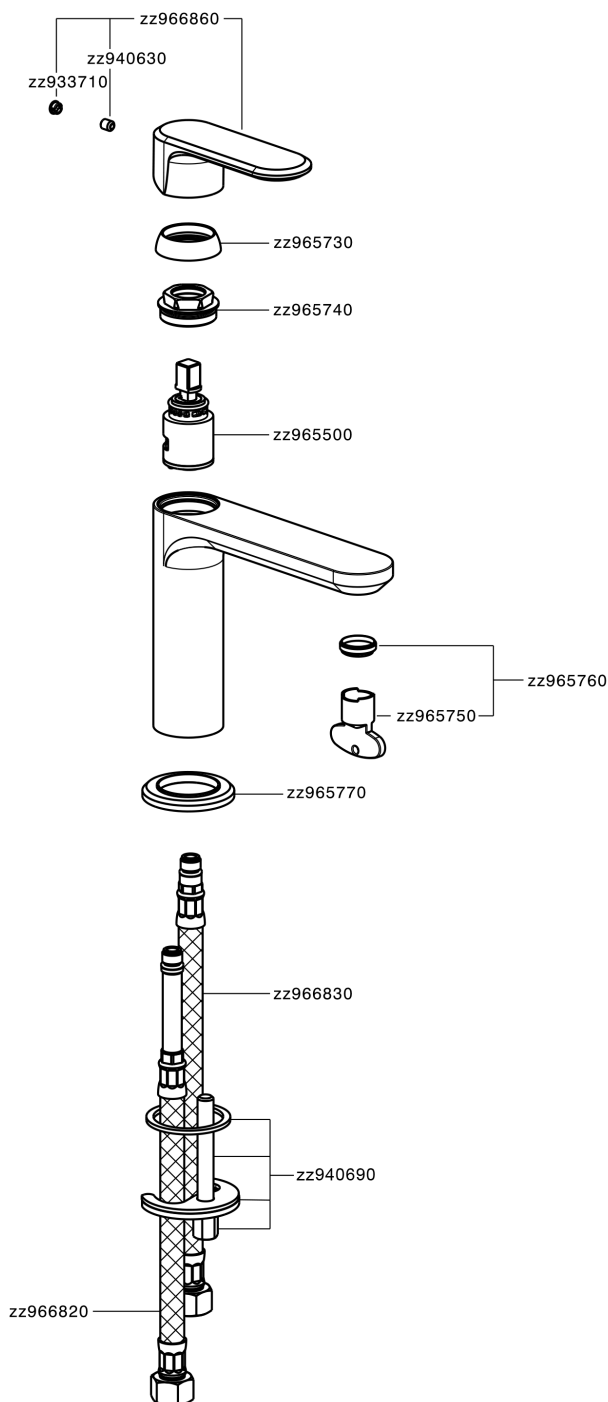

Single lever washbasin mixer LEVITY_LY000540

LY000540

<https://en.huberitalia.com/single-lever-washbasin-mixer-levity-ly000540>

2024-12-22