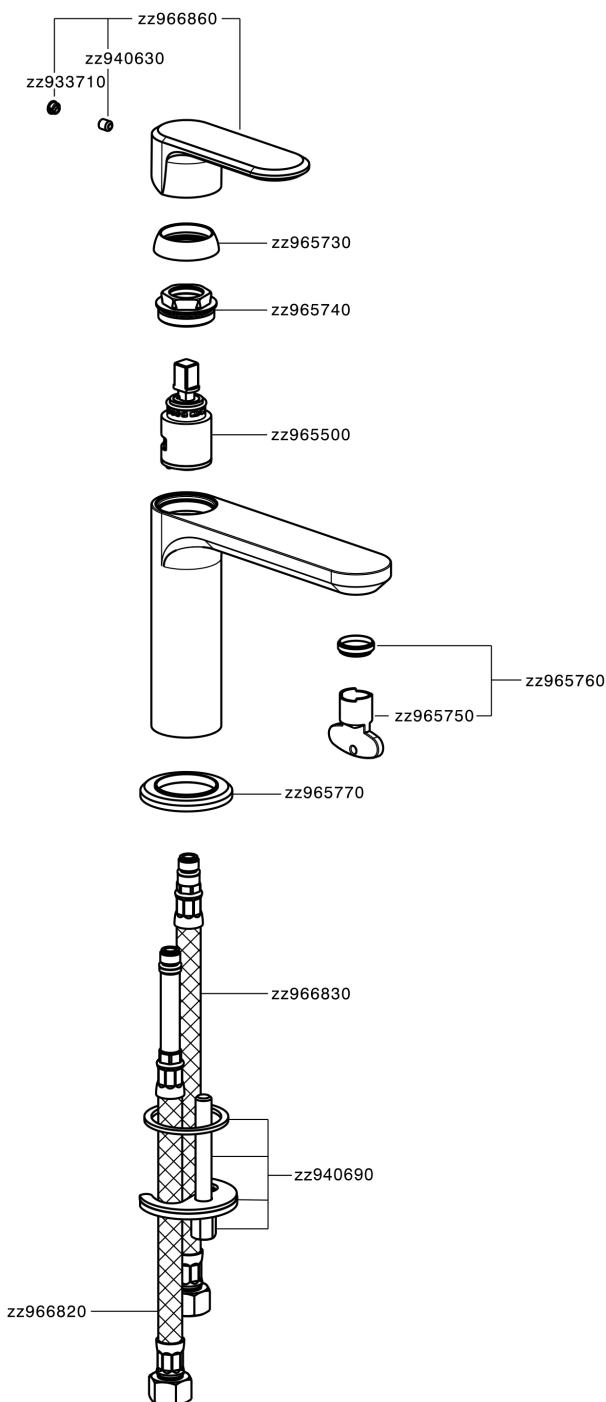

Single lever washbasin mixer LEVITY_LY000540

MODEL **LY000540**

Single lever washbasin mixer, without automatic pop-up waste, G.3/8" stainless steel flexible hoses

AVAILABLE FINISHINGS

-  **21** 21 Chrome
-  **2B** 2B Polished Nickel
-  **2F** 2F Brushed Nickel
-  **40** 40 Matt Black
-  **4Q** 4Q Matt White

CHARACTERISTICS

Cartridge Spare Parts **ZZ96550000**

25 mm Cartridge

Single lever washbasin mixer LEVITY_LY000540

LY000540

<https://en.huberitalia.com/single-lever-washbasin-mixer-levity-ly000540>

2024-12-22