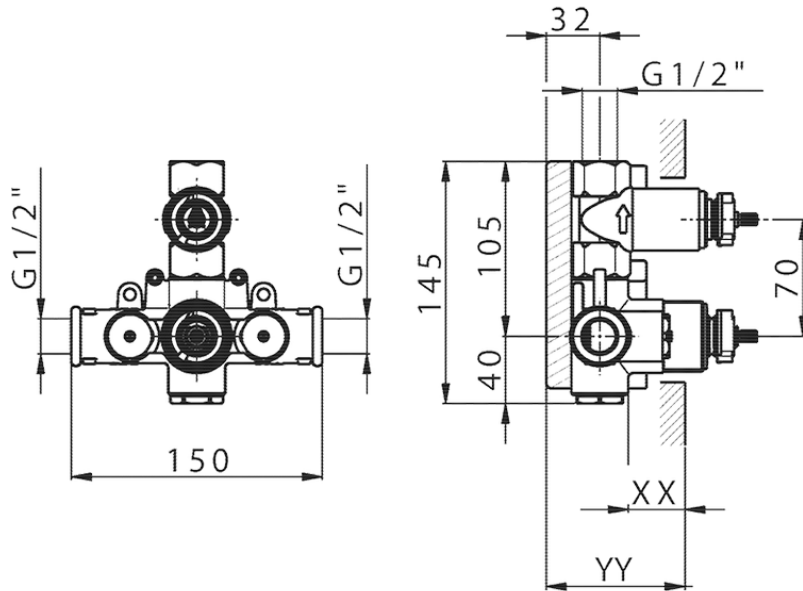

1-outlet Concealed thermostatic shower valve CONCEALED_ZB007301

Piastra/Plate/Plaque/Platte/Placa
 2-3mm: XX 25-40 YY 76-91
 10 mm: XX 16-31 YY 65-80

ZB007301

<https://en.huberitalia.com/1-outlet-concealed-thermostatic-shower-valve-concealed-zb007301>