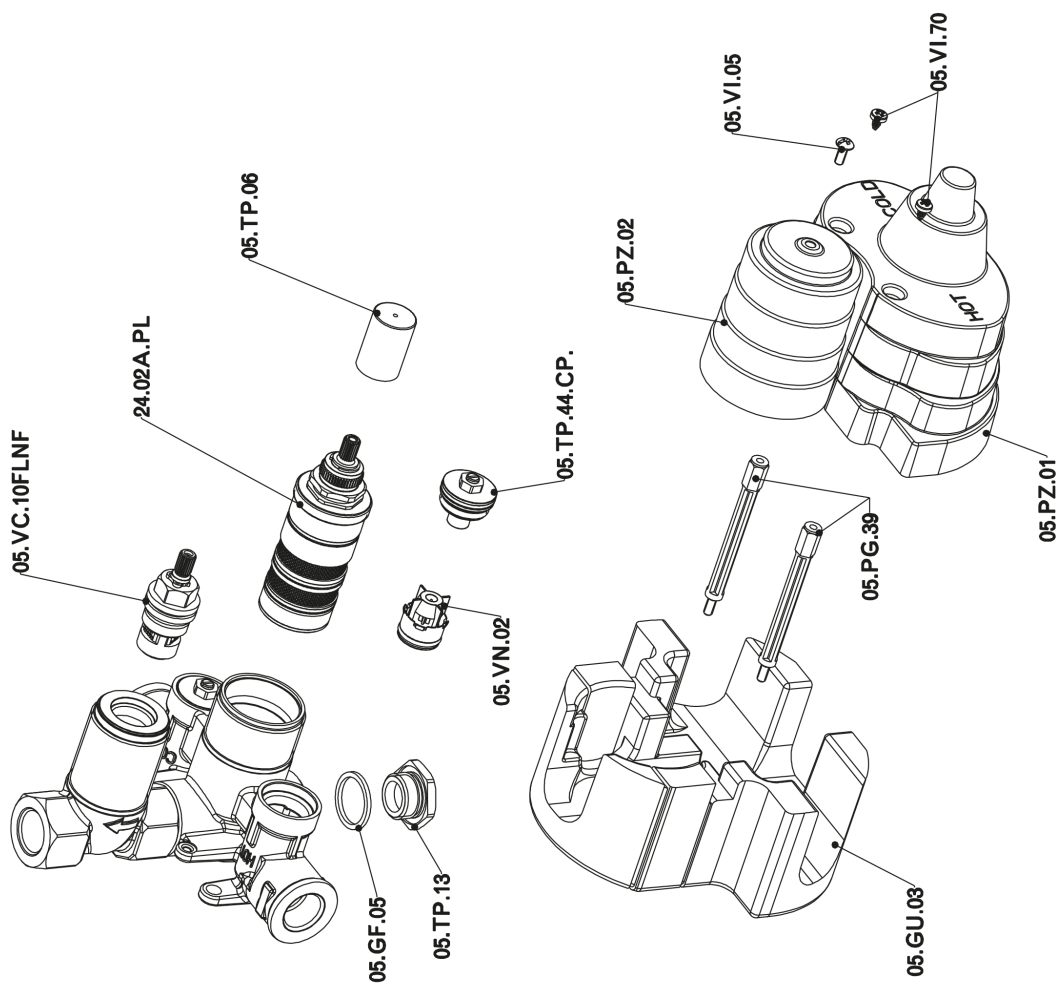

1-outlet Concealed thermostatic shower valve CONCEALED_ZB007301

MODEL **ZB007301**

1-outlet Concealed thermostatic shower valve, with stopvalve, without trim kit

AVAILABLE FINISHINGS

CHARACTERISTICS

| | |
|---------------------------------------|------------------|
| Installation | Concealed |
| Cartridge Spare Parts | 24.04A.PP |
| 8x20 Plus P Thermostatic Valve | |
| Concealed | 1 |

Piastra/Plate/Plaque/Platte/Placa

2-3mm: XX 25-40 YY 76-91

10 mm: XX 16-31 YY 65-80

Thermostatic

The Huber thermostatic is your personal water manager, helping you to handle, control and save water and energy.

1-outlet Concealed thermostatic shower valve CONCEALED_ZB007301

ZB007301

<https://en.huberitalia.com/1-outlet-concealed-thermostatic-shower-valve-concealed-zb007301>

2024-11-21