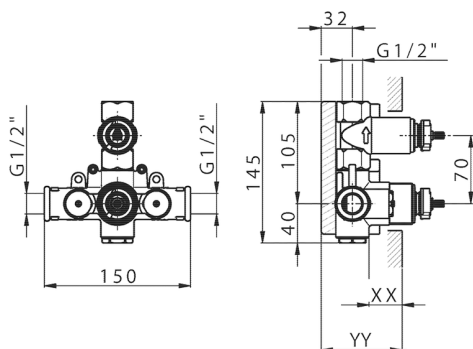

1-outlet Concealed thermostatic shower valve CONCEALED_ZB007301

MODEL **ZB007301**

1-outlet Concealed thermostatic shower valve, with stopvalve, without trim kit

AVAILABLE FINISHINGS

CHARACTERISTICS

| | |
|---------------------------------------|------------------|
| Installation | Concealed |
| Cartridge Spare Parts | 24.04A.PP |
| 8x20 Plus P Thermostatic Valve | |
| Concealed | 1 |

Piastra/Plate/Plaque/Platte/Placa

2-3mm: XX 25-40 YY 76-91

10 mm: XX 16-31 YY 65-80

Thermostatic

The Huber thermostatic is your personal water manager, helping you to handle, control and save water and energy.

1-outlet Concealed thermostatic shower valve CONCEALED_ZB007301

ZB007301

<https://en.huberitalia.com/1-outlet-concealed-thermostatic-shower-valve-concealed-zb007301>

2024-11-21