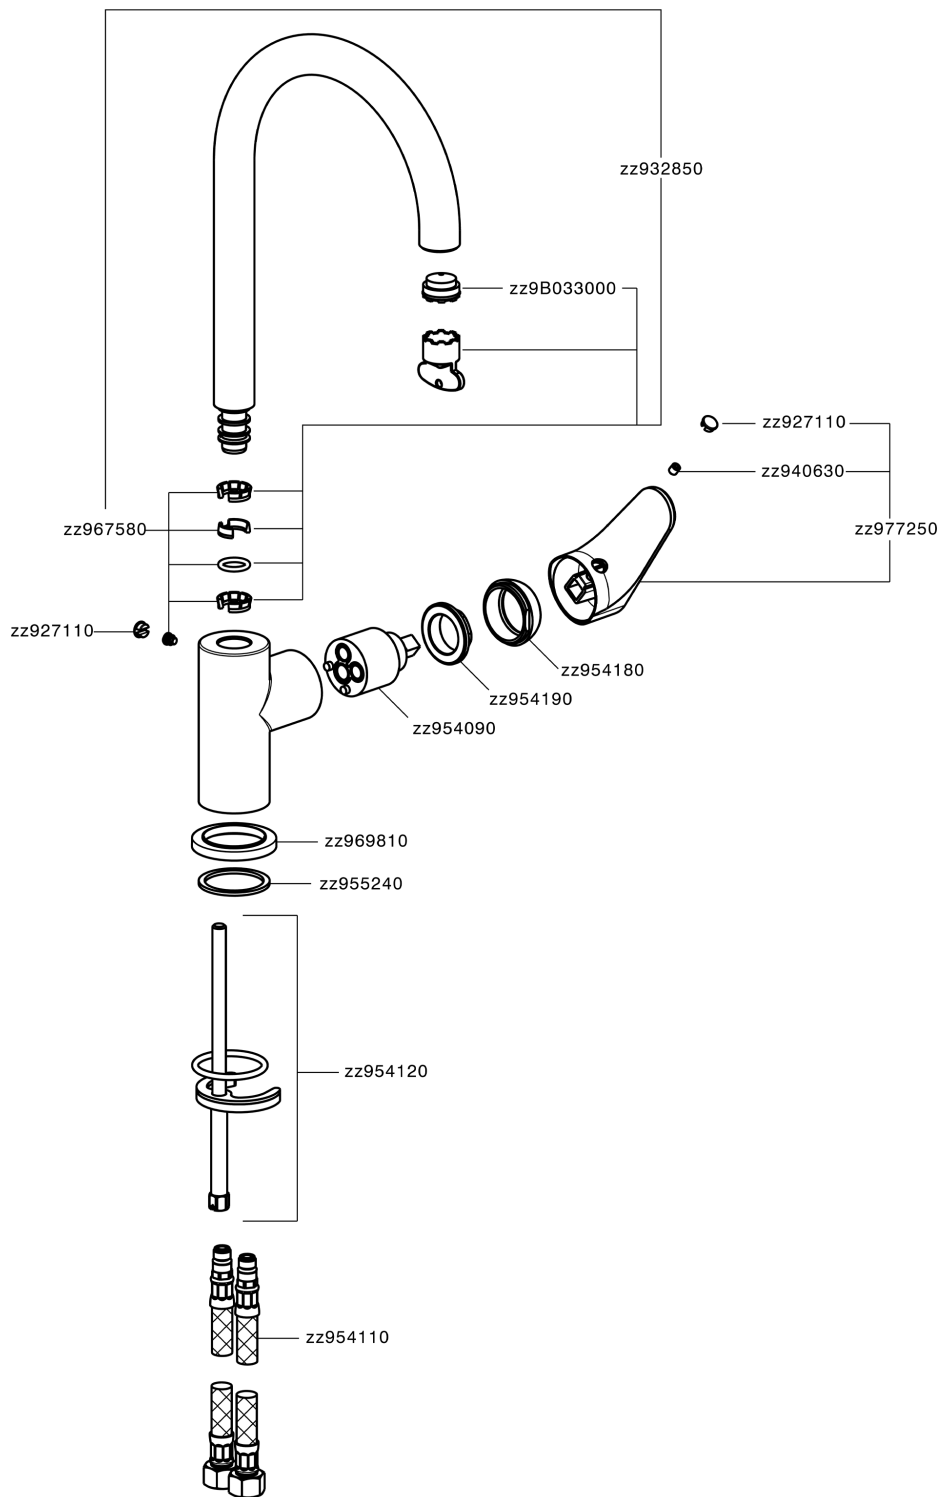

Single lever sink mixer Energysave KITCHEN_AH000535

MODEL **AH000535**

Single lever sink mixer Energysave,swivel spout,G.3/8" stainless steel flexible hoses

AVAILABLE FINISHINGS

-  **21** 21 Chrome
-  **2F** 2F Brushed Nickel
-  **40** 40 Matt Black

CHARACTERISTICS

Cartridge Spare Parts **ZZ95409000**

35 mm Cartridge

EcoStop

EcoStop feature limits water flow to approximately 50% of maximum output with one point of resistance on setting. Push slightly past the middle stop only when full water output is required. This will save water up to 50%.

EnergySave

Thanks to the EnergySave device, only cold water will be drawn if the lever is operated in the central position, so that the water heater will not be engaged and no hot water wasted, leading to considerable savings in energy and costs. The temperature can be adjusted by rotating the lever to the left, until the desired temperature is reached.

Single lever sink mixer Energysave KITCHEN_AH000535

AH000535

<https://en.huberitalia.com/single-lever-sink-mixer-energysave-kitchen-ah000535>

2025-01-05