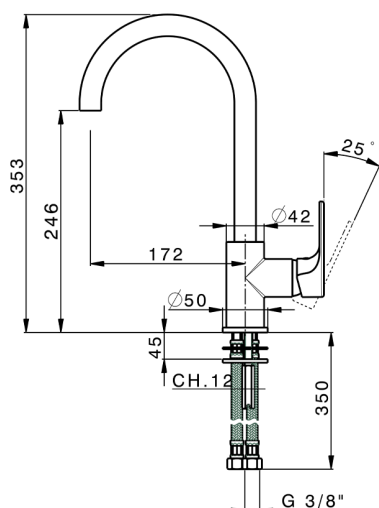

Single lever sink mixer Energysave KITCHEN_AH000535

MODEL **AH000535**

Single lever sink mixer Energysave,swivel spout,G.3/8" stainless steel flexible hoses

AVAILABLE FINISHINGS

-  **21** 21 Chrome
-  **2F** 2F Brushed Nickel
-  **40** 40 Matt Black

CHARACTERISTICS

Cartridge Spare Parts **ZZ95409000**

35 mm Cartridge

EcoStop

EcoStop feature limits water flow to approximately 50% of maximum output with one point of resistance on setting. Push slightly past the middle stop only when full water output is required. This will save water up to 50%.

EnergySave

Thanks to the EnergySave device, only cold water will be drawn if the lever is operated in the central position, so that the water heater will not be engaged and no hot water wasted, leading to considerable savings in energy and costs. The temperature can be adjusted by rotating the lever to the left, until the desired temperature is reached.