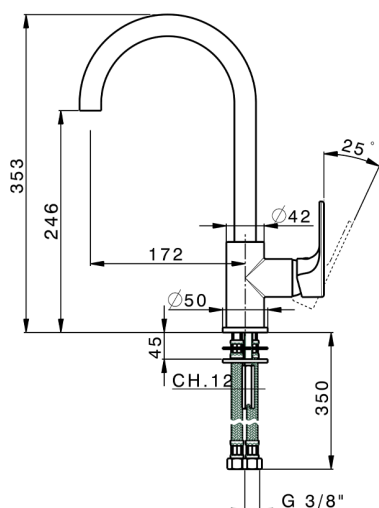

## Single lever sink mixer Energysave KITCHEN\_AH000535

MODEL **AH000535**

Single lever sink mixer Energysave,swivel spout,G.3/8" stainless steel flexible hoses

### CHARACTERISTICS

Cartridge Spare Parts **ZZ95409000**

**35 mm Cartridge**

#### EcoStop

EcoStop feature limits water flow to approximately 50% of maximum output with one point of resistance on setting. Push slightly past the middle stop only when full water output is required. This will save water up to 50%.