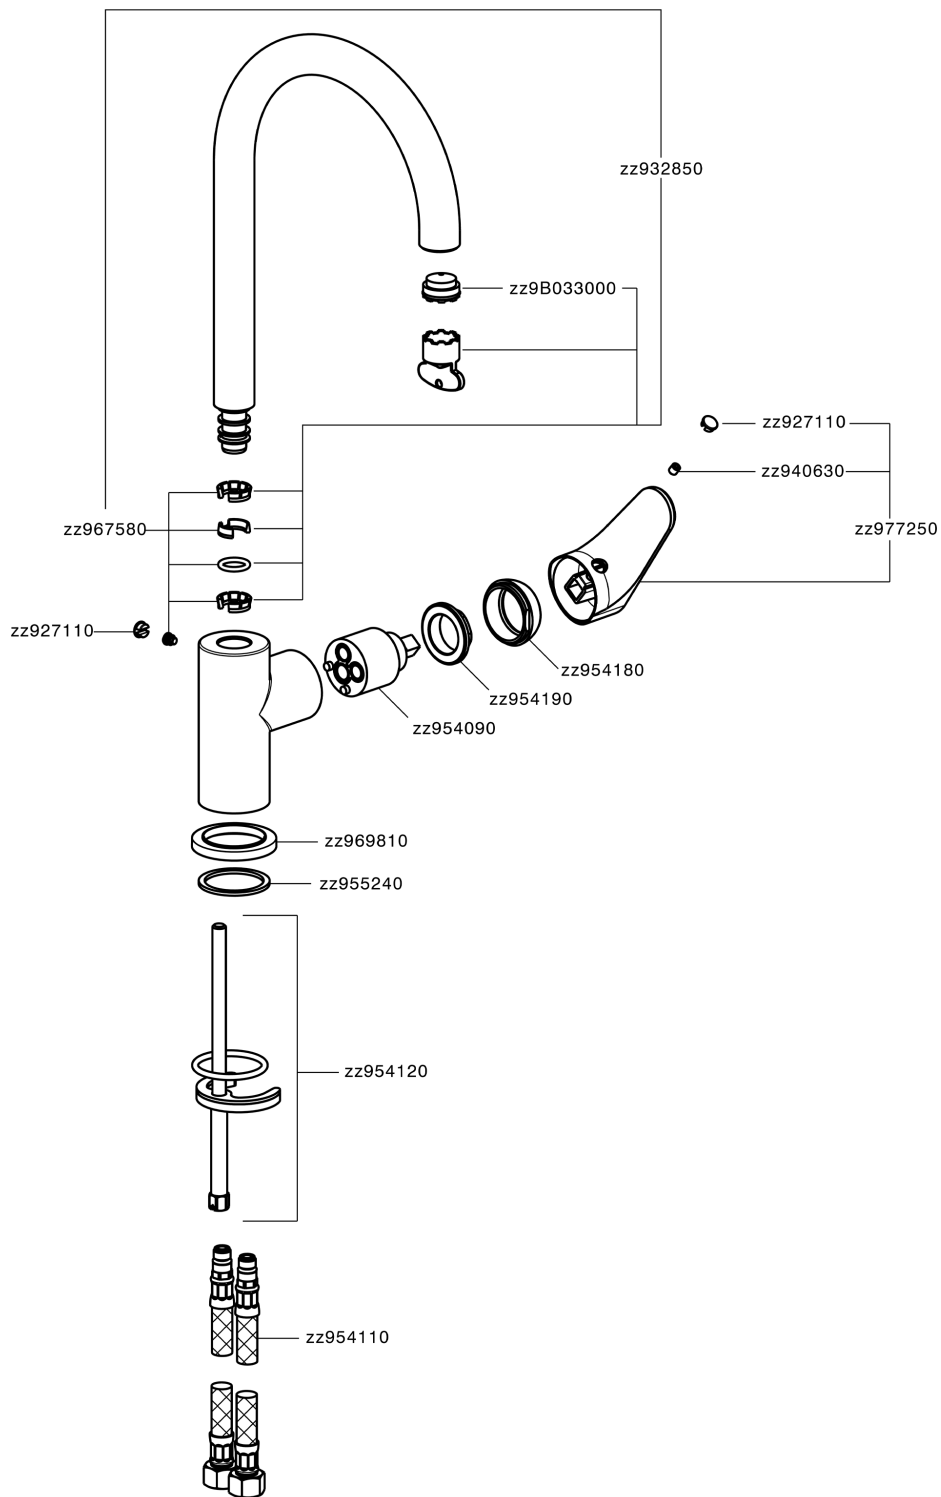

Single lever sink mixer Energysave KITCHEN_AH000535

AH000535

<https://en.huberitalia.com/single-lever-sink-mixer-energysave-kitchen-ah000535>

2025-01-02