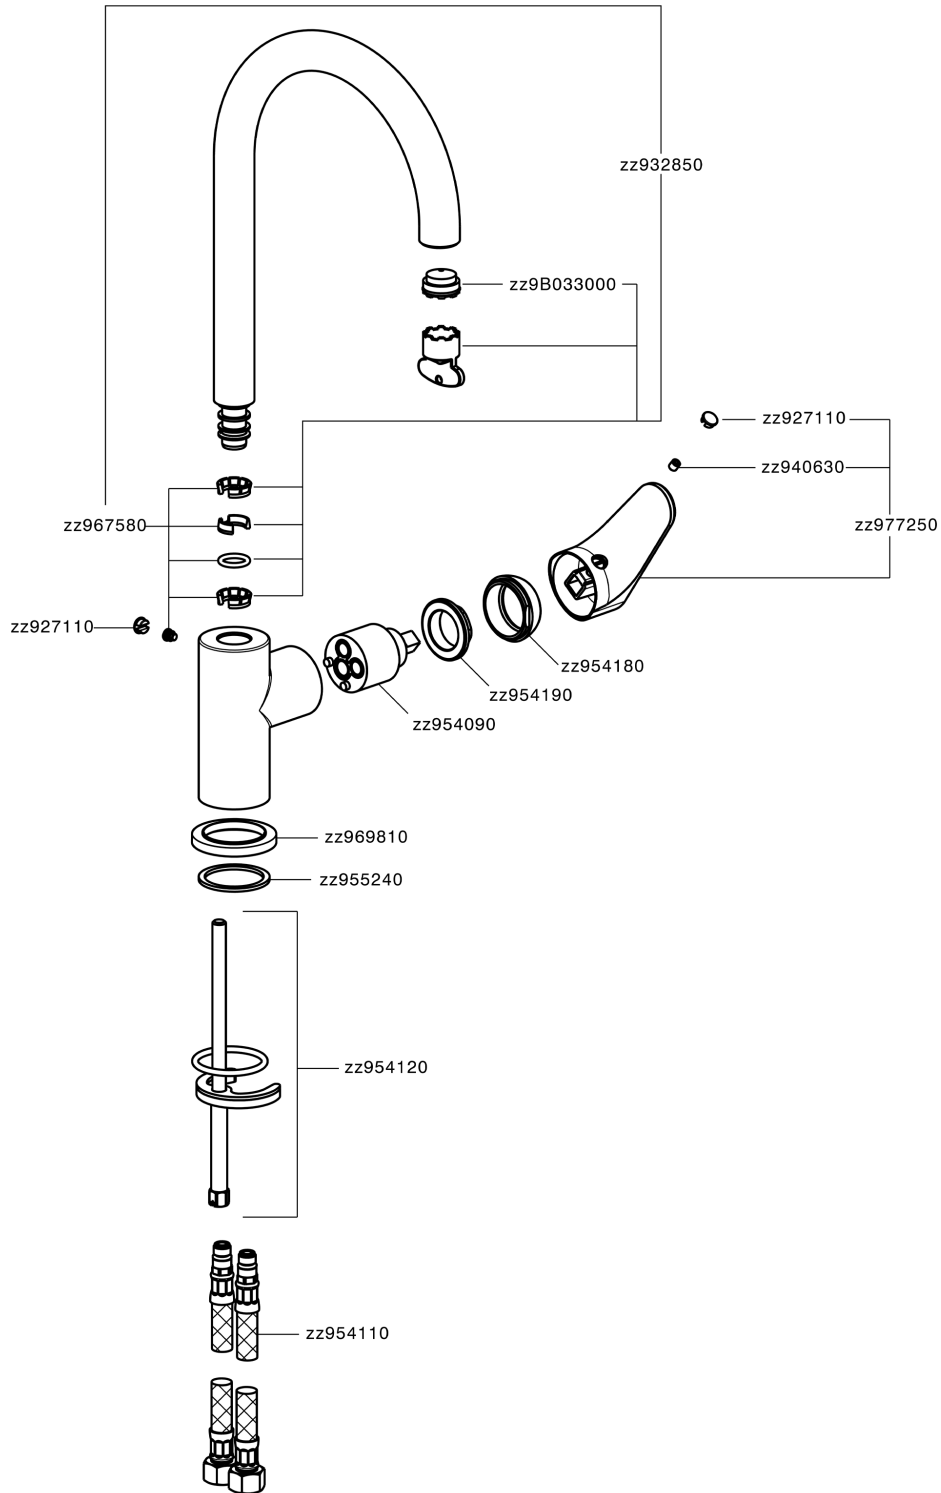

Single lever sink mixer Energysave KITCHEN_AH000535

MODEL **AH000535**

Single lever sink mixer Energysave, swivel spout, G.3/8" stainless steel flexible hoses

AVAILABLE FINISHINGS

-  **21** 21 Chrome
-  **2F** 2F Brushed Nickel
-  **40** 40 Matt Black

CHARACTERISTICS

Cartridge Spare Parts **ZZ95409000**

35 mm Cartridge

EcoStop

EcoStop feature limits water flow to approximately 50% of maximum output with one point of resistance on setting. Push slightly past the middle stop only when full water output is required. This will save water up to 50%.

EnergySave

Thanks to the EnergySave device, only cold water will be drawn if the lever is operated in the central position, so that the water heater will not be engaged and no hot water wasted, leading to considerable savings in energy and costs. The temperature can be adjusted by rotating the lever to the left, until the desired temperature is reached.

Single lever sink mixer Energysave KITCHEN_AH000535

AH000535

<https://en.huberitalia.com/single-lever-sink-mixer-energysave-kitchen-ah000535>

2025-01-05