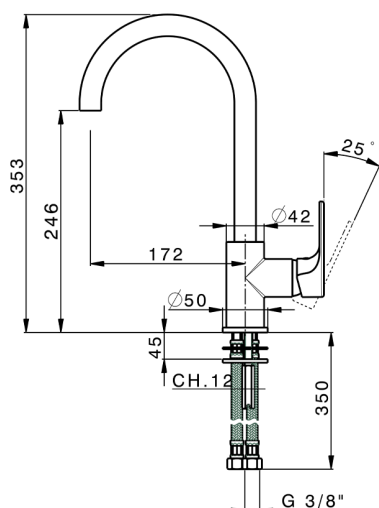

Single lever sink mixer Energysave KITCHEN_AH000535

MODEL **AH000535**

Single lever sink mixer Energysave, swivel spout, G.3/8" stainless steel flexible hoses

AVAILABLE FINISHINGS

-  **21** 21 Chrome
-  **2F** 2F Brushed Nickel
-  **40** 40 Matt Black

CHARACTERISTICS

Cartridge Spare Parts **ZZ95409000**

35 mm Cartridge

EcoStop

EcoStop feature limits water flow to approximately 50% of maximum output with one point of resistance on setting. Push slightly past the middle stop only when full water output is required. This will save water up to 50%.

EnergySave

Thanks to the EnergySave device, only cold water will be drawn if the lever is operated in the central position, so that the water heater will not be engaged and no hot water wasted, leading to considerable savings in energy and costs. The temperature can be adjusted by rotating the lever to the left, until the desired temperature is reached.