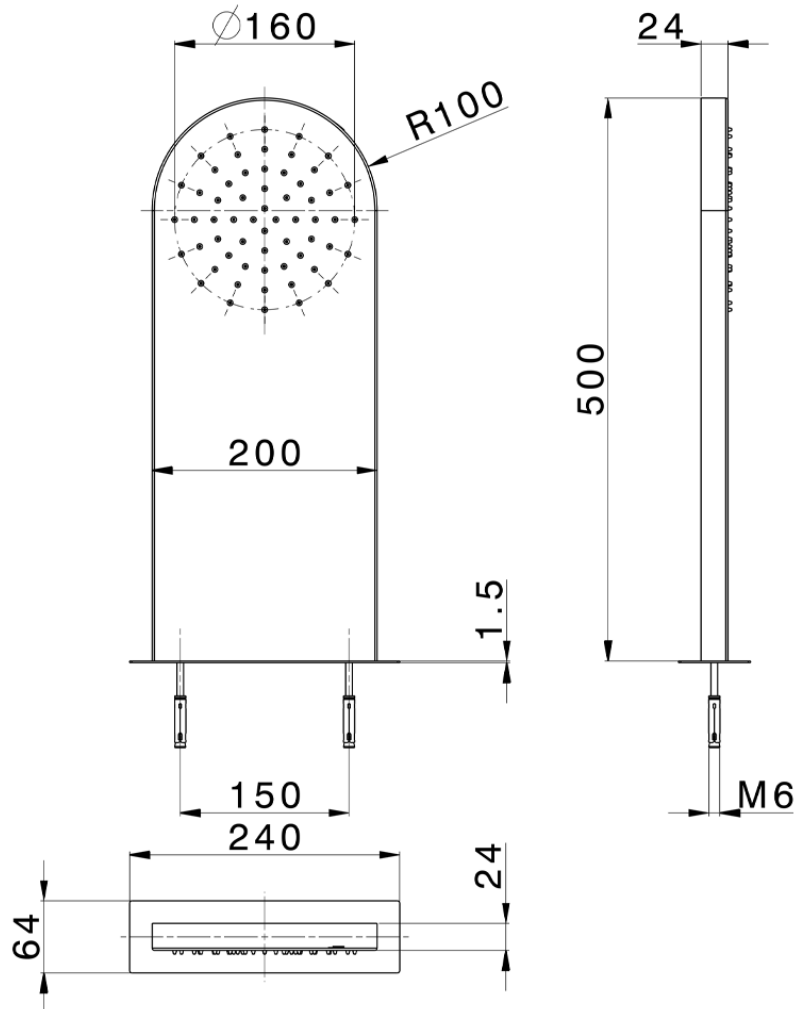

Wall-mounted rectangular round showerhead ZEN_ZS122020

ZS122020

<https://en.huberitalia.com/wall-mounted-rectangular-round-showerhead-zen-zs122020>

2024-11-15