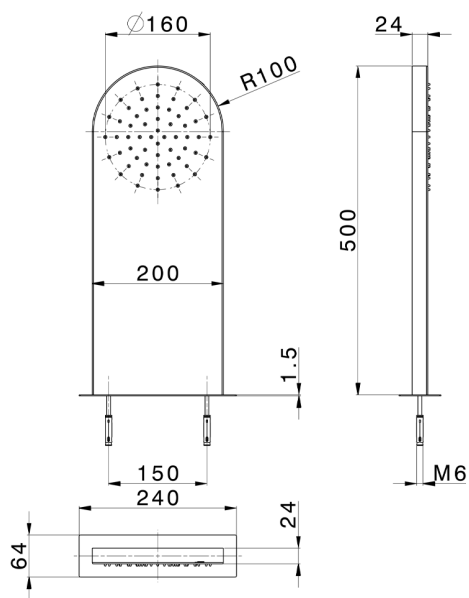

Wall-mounted rectangular round showerhead ZEN_ZS122020

MODEL **ZS122020**

Wall-mounted rectangular round showerhead, rain function, Stainless Steel AISI 304

AVAILABLE FINISHINGS

- **40** 40 Matt Black
- **4Q** 4Q Matt White
- **D1** D1 Brushed Inox
- **D2** D2 Polished Inox

CHARACTERISTICS

2024-11-15