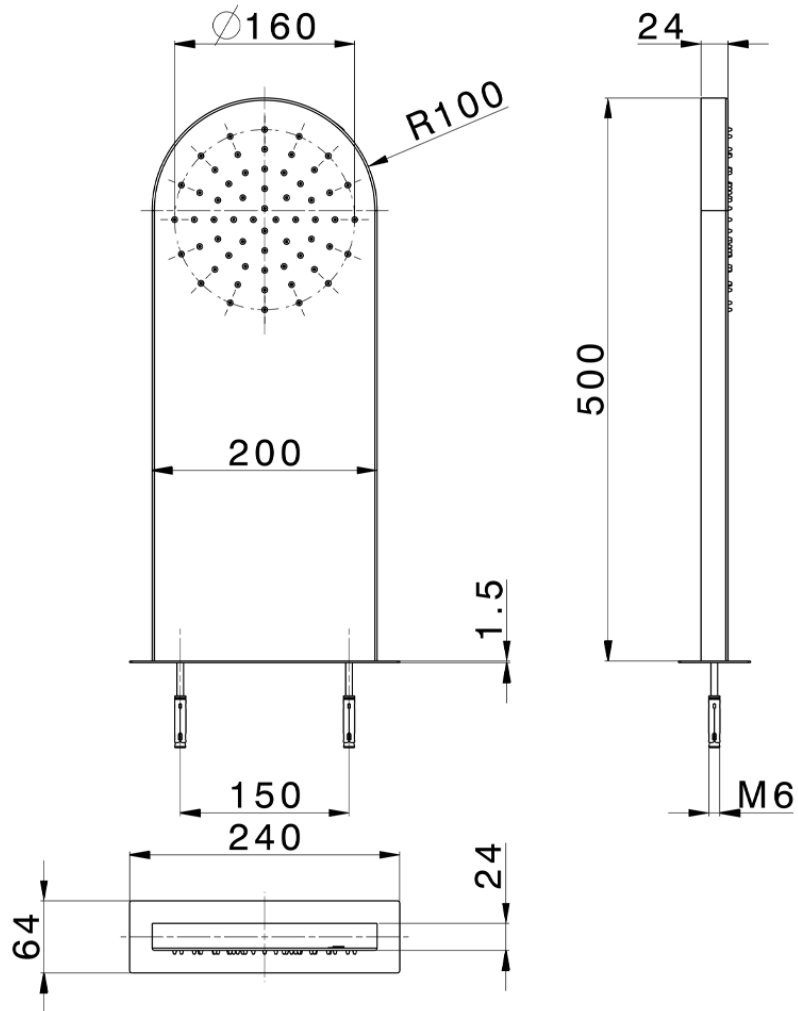

Wall-mounted rectangular round showerhead ZEN_ZS122020

ZS122020

<https://en.huberitalia.com/wall-mounted-rectangular-round-showerhead-zen-zs122020>

2024-11-15