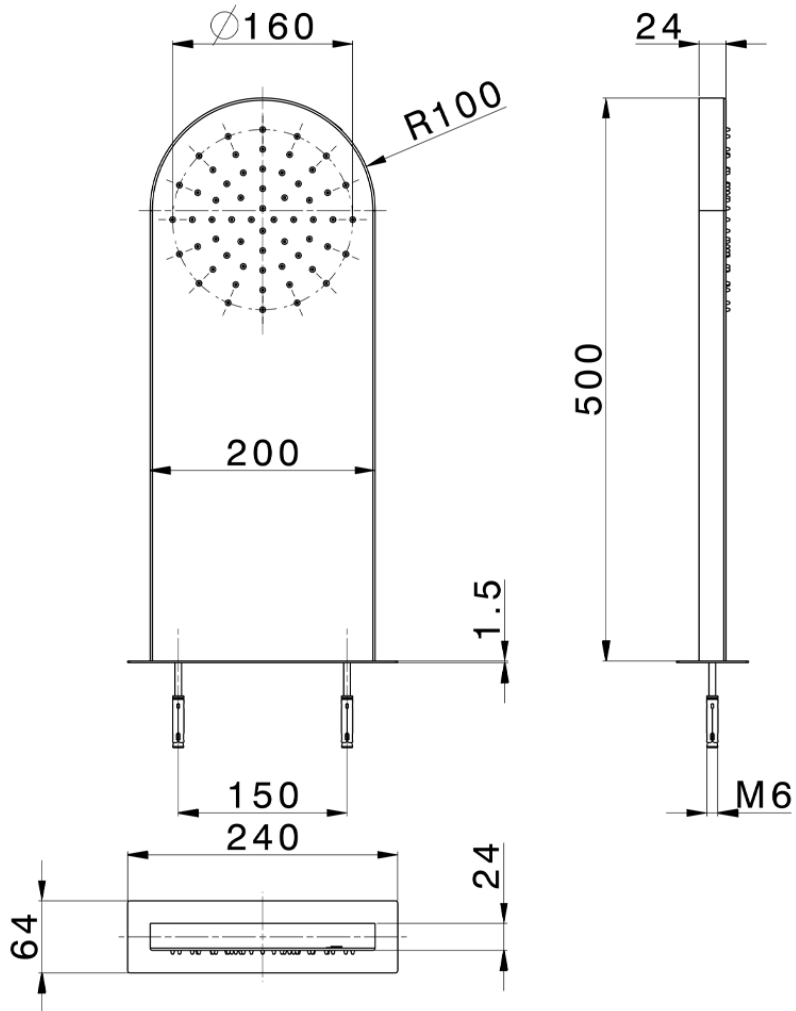

Wall-mounted rectangular round showerhead ZEN\_ZS122020

ZS122020

<https://en.huberitalia.com/wall-mounted-rectangular-round-showerhead-zen-zs122020>

2024-11-15