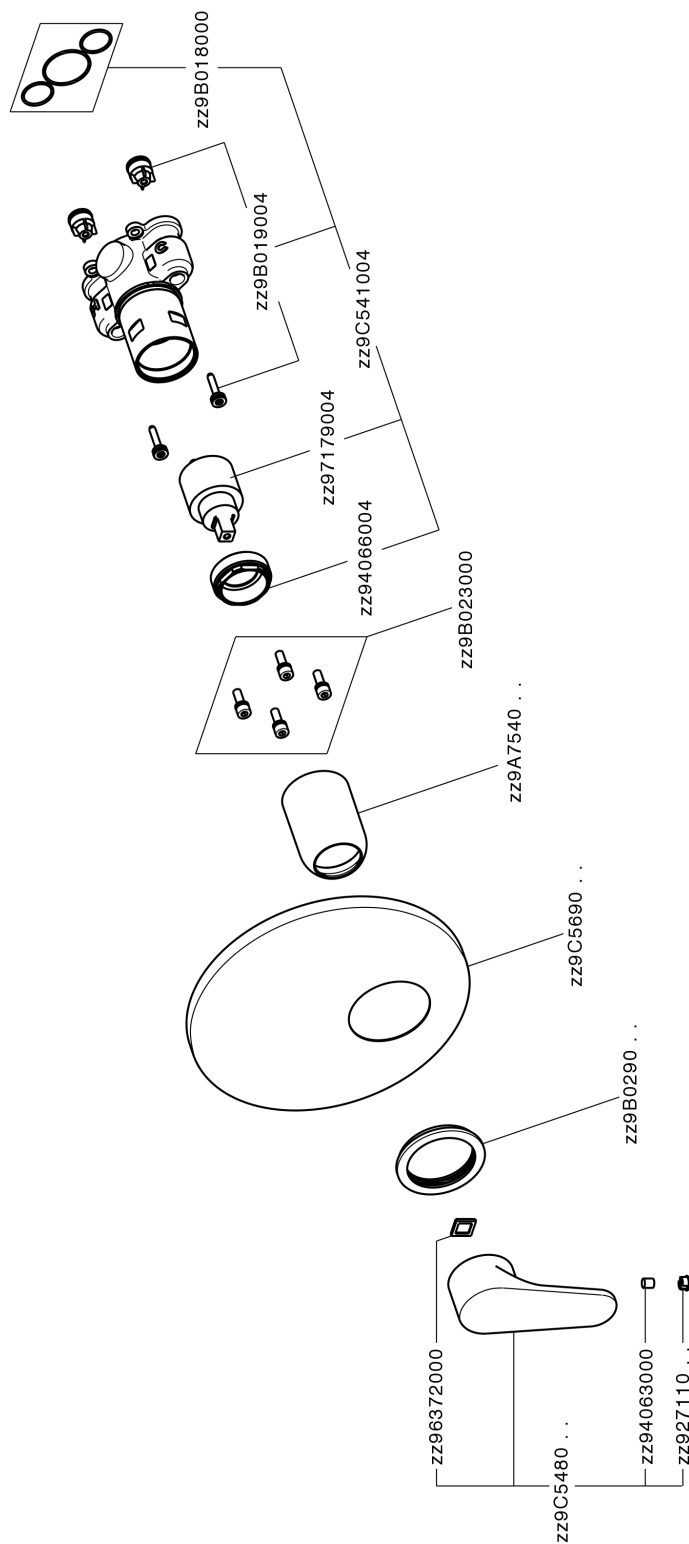

Exposed part for Single Lever One Box Valve ONE BOX_AH0BM010

MODEL **AH0BM010**

Exposed part for Single Lever One Box Valve, 1 Outlet, Minimum depth of installation: 67 mm, without concealed part, for items ZB00B030-ZB00B031

AVAILABLE FINISHINGS

-  **21** 21 Chrome
-  **2F** 2F Brushed Nickel
-  **40** 40 Matt Black

CHARACTERISTICS

Cartridge Spare Parts **ZZ97179000**
35 mm Cartridge
 Installation **Concealed**
 Required concealed parts **ZB00B031**
ZB00B030

Exposed part for Single Lever One Box Valve ONE BOX_AH0BM010

AH0BM010

<https://en.huberitalia.com/exposed-part-for-single-lever-one-box-valve-one-box-ah0bm010>

One Box Universal Concealed Part ONE BOX_ZB00B031

MODEL **ZB00B031**

One Box Universal Concealed Part, for 1 or 2 or 3 outlet thermostatic or single lever, without trim kit, with noise reducers, with sealing gasket

AVAILABLE FINISHINGS

CHARACTERISTICS

Concealed **1**
Installation **Concealed**