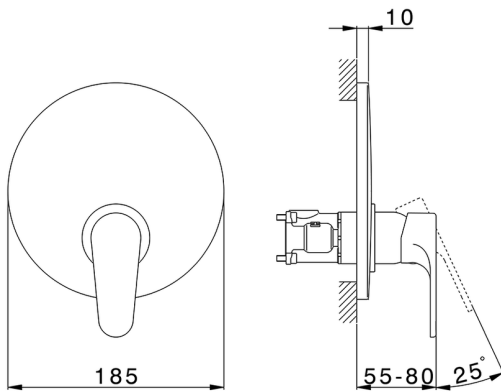

Exposed part for Single Lever One Box Valve ONE BOX_AH0BM010

MODEL **AH0BM010**

Exposed part for Single Lever One Box Valve, 1 Outlet, Minimum depth of installation: 67 mm, without concealed part, for items ZB00B030-ZB00B031

AVAILABLE FINISHINGS

-  **21** 21 Chrome
-  **2F** 2F Brushed Nickel
-  **40** 40 Matt Black

CHARACTERISTICS

Cartridge Spare Parts **ZZ97179000**
35 mm Cartridge
 Installation **Concealed**
 Required concealed parts **ZB00B031**
ZB00B030

Exposed part for Single Lever One Box Valve ONE BOX_AH0BM010

AH0BM010

<https://en.huberitalia.com/exposed-part-for-single-lever-one-box-valve-one-box-ah0bm010>

One Box Universal Concealed Part ONE BOX_ZB00B031