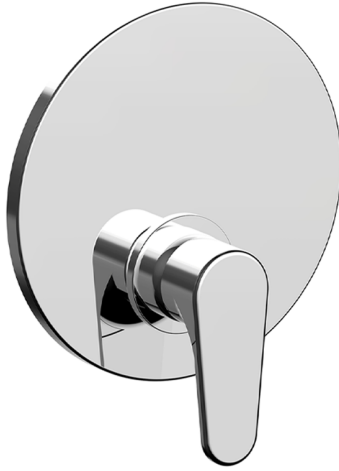

Exposed part for Single Lever One Box Valve ONE BOX_AH0BM010

MODEL **AH0BM010**

Exposed part for Single Lever One Box Valve, 1 Outlet, Minimum depth of installation: 67 mm, without concealed part, for items ZB00B030-ZB00B031

AVAILABLE FINISHINGS

-  **21** 21 Chrome
-  **2F** 2F Brushed Nickel
-  **40** 40 Matt Black

CHARACTERISTICS

Cartridge Spare Parts **ZZ97179000**
35 mm Cartridge
 Installation **Concealed**
 Required concealed parts **ZB00B031**
ZB00B030

Exposed part for Single Lever One Box Valve ONE BOX_AH0BM010

AH0BM010

<https://en.huberitalia.com/exposed-part-for-single-lever-one-box-valve-one-box-ah0bm010>

One Box Universal Concealed Part ONE BOX_ZB00B031

MODEL **ZB00B031**

One Box Universal Concealed Part, for 1 or 2 or 3 outlet thermostatic or single lever, without trim kit, with noise reducers, with sealing gasket

AVAILABLE FINISHINGS

CHARACTERISTICS

Concealed **1**
Installation **Concealed**