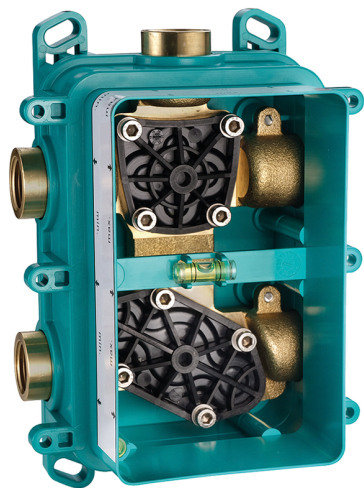

Exposed part for Single Lever One Box Valve ONE BOX_AH0BM010

MODEL **AH0BM010**

Exposed part for Single Lever One Box Valve, 1 Outlet, Minimum depth of installation: 67 mm, without concealed part, for items ZB00B030-ZB00B031

AVAILABLE FINISHINGS

-  **21** 21 Chrome
-  **2F** 2F Brushed Nickel
-  **40** 40 Matt Black

CHARACTERISTICS

Cartridge Spare Parts **ZZ97179000**

35 mm Cartridge

Installation **Concealed**

Required concealed parts **ZB00B031**

CHARACTERISTICS

Concealed	1
Installation	Concealed

Thermostatic

The Huber thermostatic is your personal water manager, helping you to handle, control and save water and energy.

One Box Universal Concealed Part ONE BOX_ZB00B030

CHARACTERISTICS

Concealed **1**
Installation **Concealed**

Thermostatic

The Huber thermostatic is your personal water manager, helping you to handle, control and save water and energy.

2024-12-22