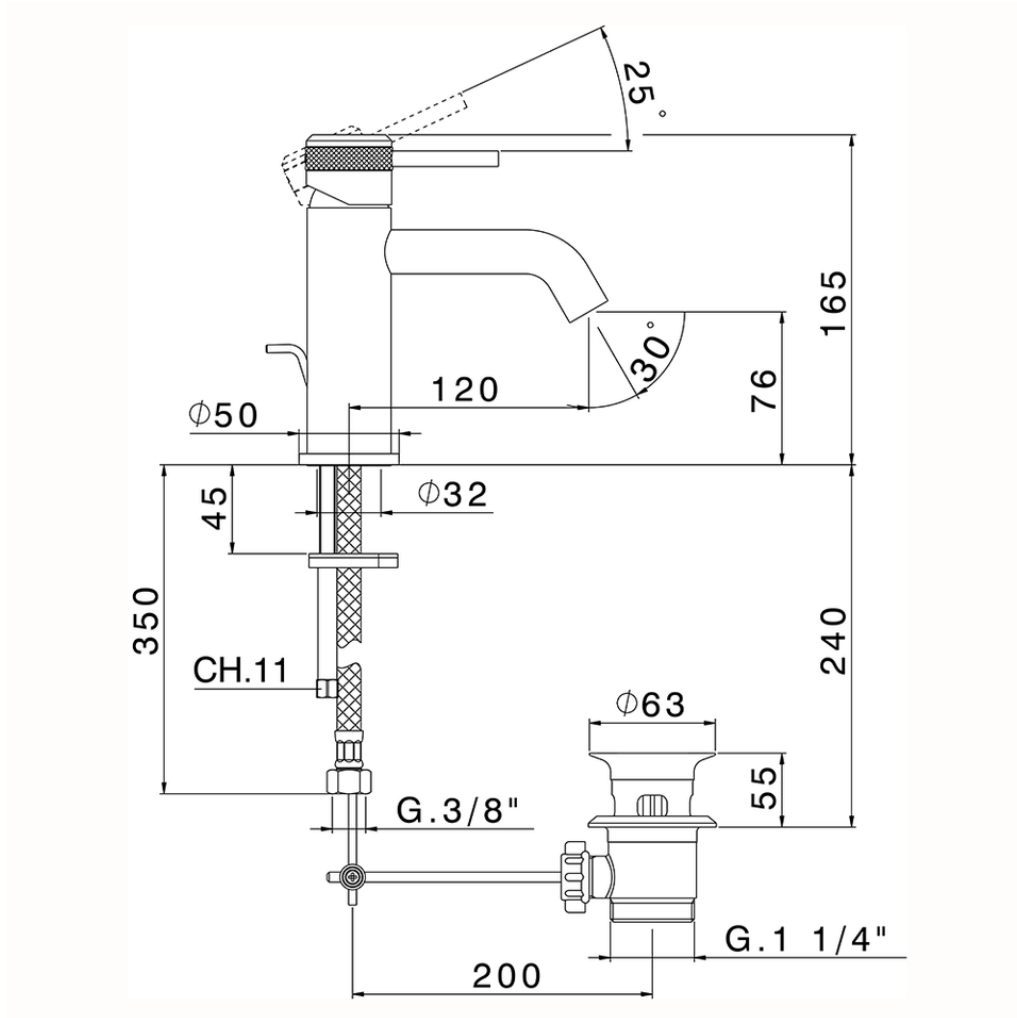

Single lever washbasin mixer CHRONOS_CR001510

CR001510

<https://en.huberitalia.com/single-lever-washbasin-mixer-chronos-cr001510>

2024-12-21