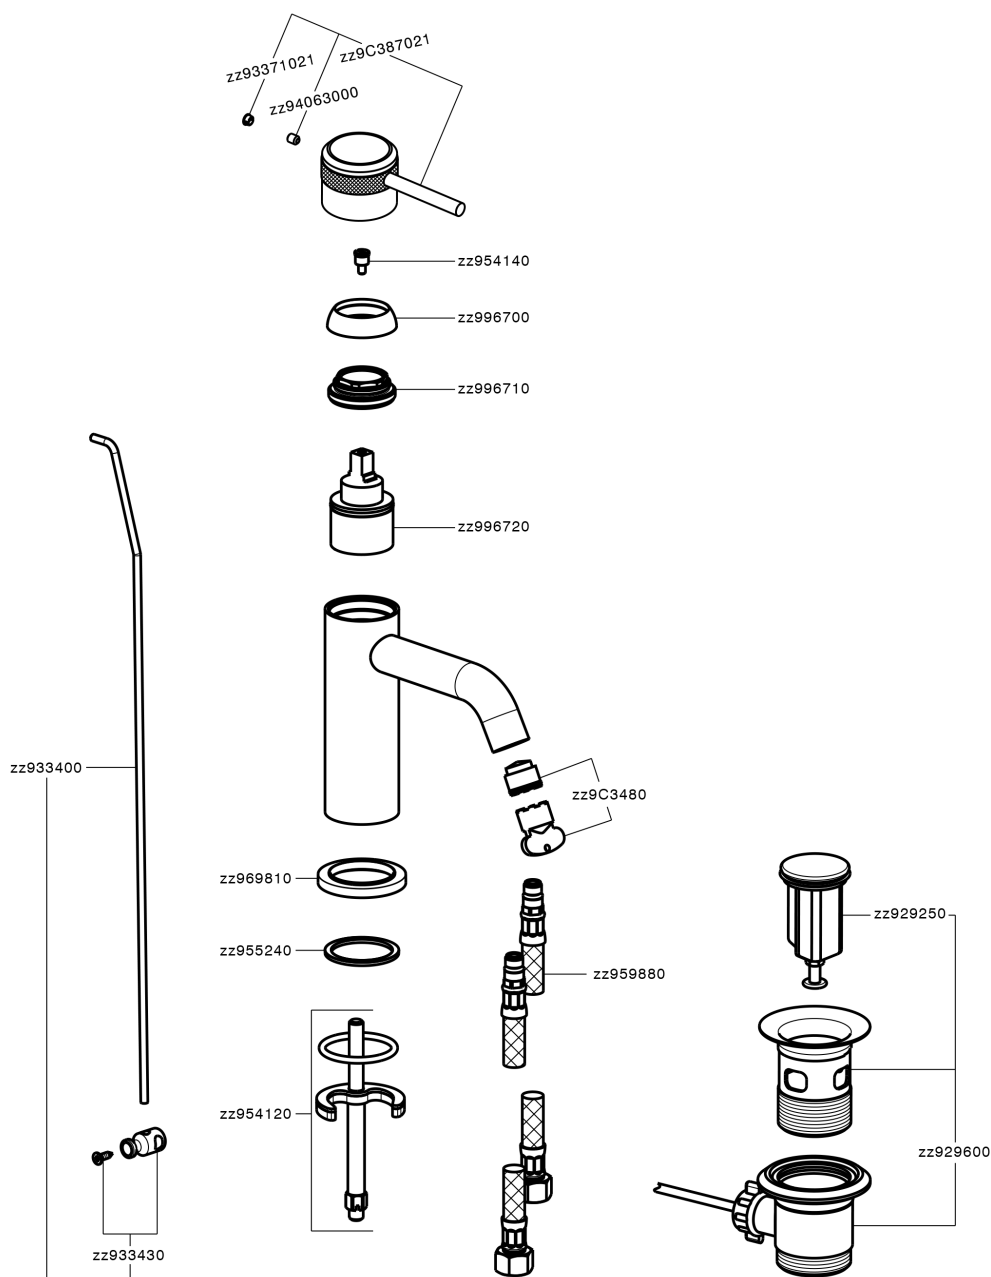

Single lever washbasin mixer CHRONOS_CR001510

CR001510

<https://en.huberitalia.com/single-lever-washbasin-mixer-chronos-cr001510>

2024-12-30