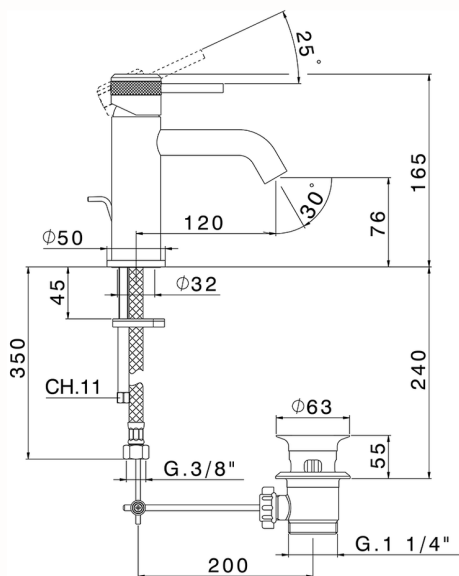

Single lever washbasin mixer CHRONOS_CR001510

MODEL **CR001510**

Single lever washbasin mixer, with 1"1/4 automatic pop-up waste, G.3/8" stainless steel flexible hoses

AVAILABLE FINISHINGS

-  **21** 21 Chrome
-  **2F** 2F Brushed Nickel
-  **2Q** 2Q Black Titanium

CHARACTERISTICS

Cartridge Spare Parts **ZZ99672000**

35 mm Cartridge

EcoStop

EcoStop feature limits water flow to approximately 50% of maximum output with one point of resistance on setting. Push slightly past the middle stop only when full water output is required. This will save water up to 50%.

Single lever washbasin mixer CHRONOS_CR001510

CR001510

<https://en.huberitalia.com/single-lever-washbasin-mixer-chronos-cr001510>

2024-12-21