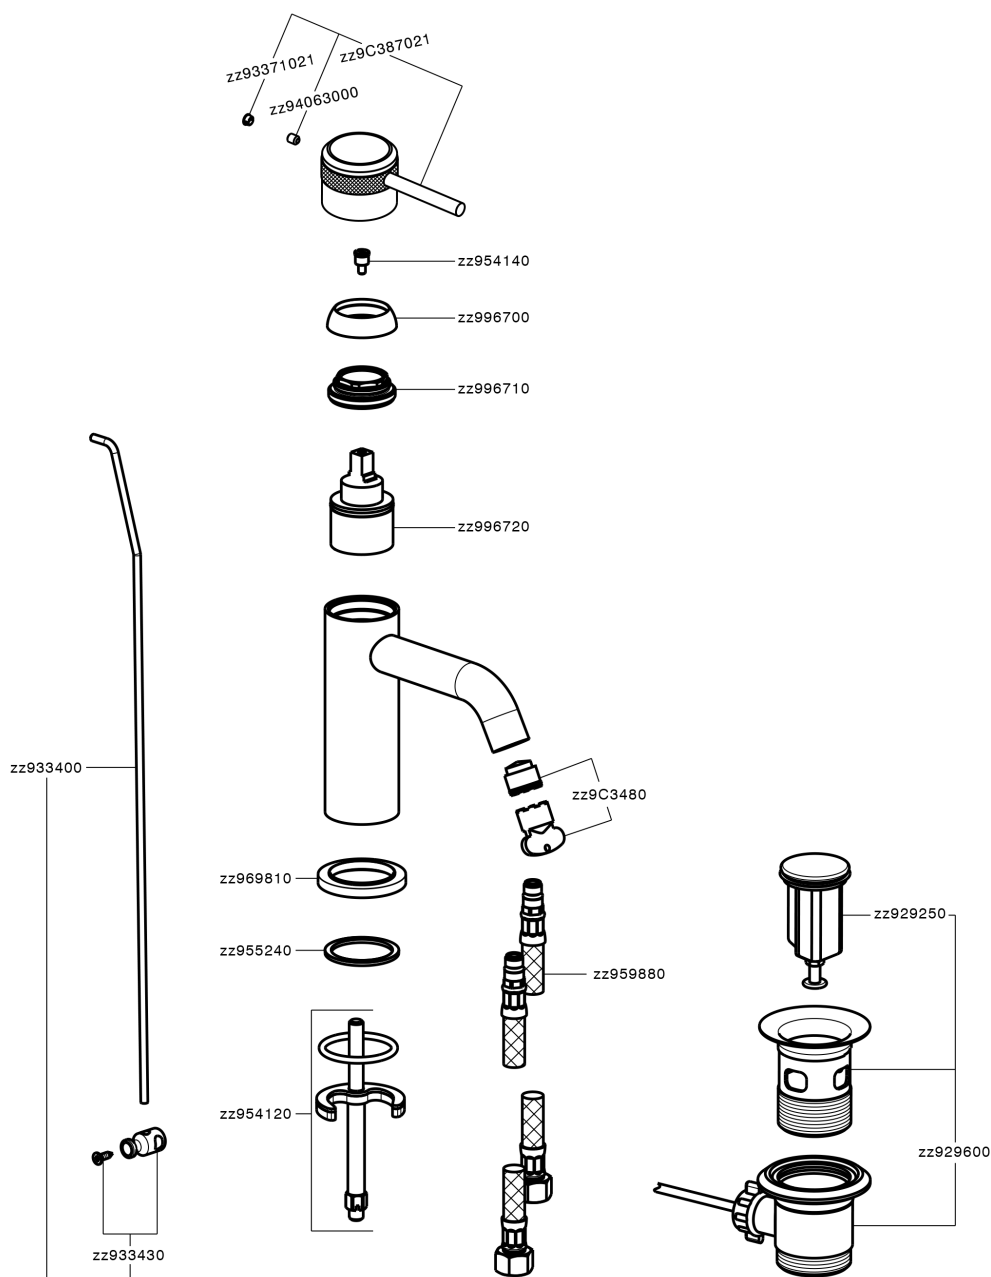

Single lever washbasin mixer CHRONOS_CR001510

MODEL **CR001510**

Single lever washbasin mixer, with 1"1/4 automatic pop-up waste, G.3/8" stainless steel flexible hoses

AVAILABLE FINISHINGS

-  **21** 21 Chrome
-  **2F** 2F Brushed Nickel
-  **2Q** 2Q Black Titanium

CHARACTERISTICS

Cartridge Spare Parts **ZZ99672000**

35 mm Cartridge

EcoStop

EcoStop feature limits water flow to approximately 50% of maximum output with one point of resistance on setting. Push slightly past the middle stop only when full water output is required. This will save water up to 50%.

Single lever washbasin mixer CHRONOS_CR001510

CR001510

<https://en.huberitalia.com/single-lever-washbasin-mixer-chronos-cr001510>

2024-12-21