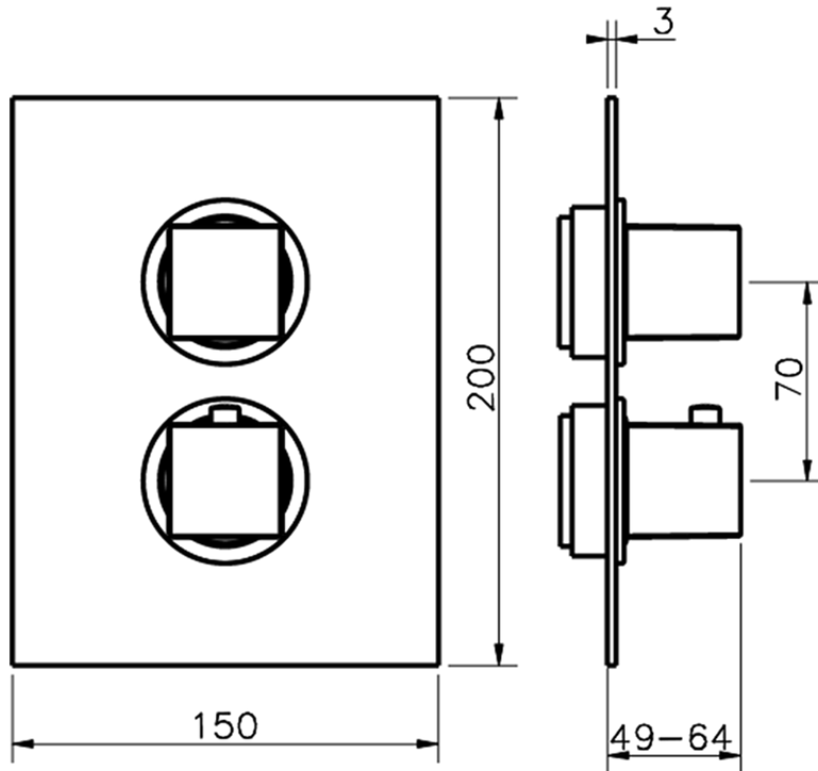

Exposed part for con.thermo.shower valve, 2-outlet NUOVA EGO_NE018100

NE018100

<https://en.huberitalia.com/exposed-part-for-con-thermo-shower-valve-2-outlet-nuova-ego-ne018100>

Piastra/Plate/Plaque/Platte/Placa

2-3mm: XX 25-40 YY 76-91

10 mm: XX 16-31 YY 65-80

ZB018101

<https://en.huberitalia.com/2-outlet-concealed-thermostatic-shower-valve-concealed-zb018101>

2024-11-21