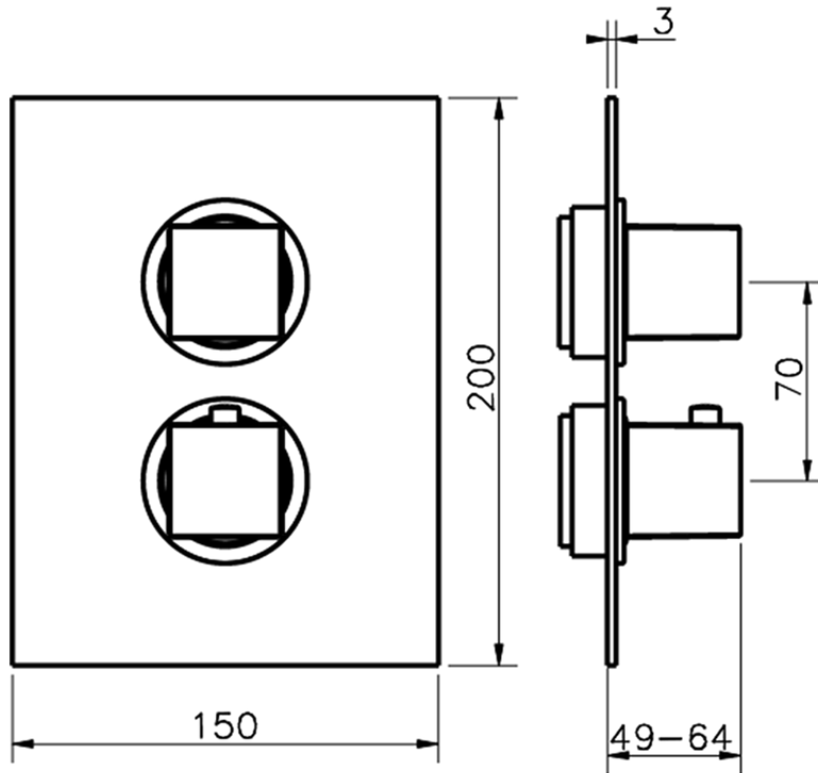

Exposed part for con.thermo.shower valve, 2-outlet NUOVA EGO_NE018100

NE018100

<https://en.huberitalia.com/exposed-part-for-con-thermo-shower-valve-2-outlet-nuova-ego-ne018100>

Piastra/Plate/Plaque/Platte/Placa

2-3mm: XX 25-40 YY 76-91

10 mm: XX 16-31 YY 65-80

ZB018101

<https://en.huberitalia.com/2-outlet-concealed-thermostatic-shower-valve-concealed-zb018101>

2024-11-27