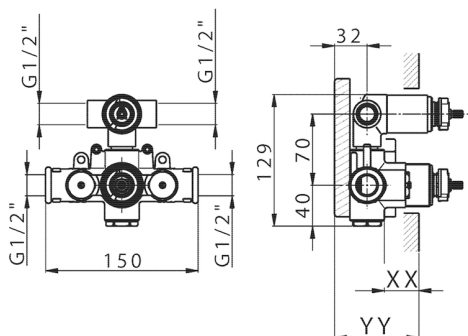

2-outlet Concealed thermostatic shower valve CONCEALED_ZB018101

MODEL **ZB018101**

2-outlet Concealed thermostatic mixer, with 2-outlet diverter, without trim kit

AVAILABLE FINISHINGS

04 04 Without finishing

CHARACTERISTICS

Installation **Concealed**

Cartridge Spare Parts **24.04A.PP**

8x20 Plus P Thermostatic Valve

Concealed **1**

Piastra/Plate/Plaque/Platte/Placa

2-3mm: XX 25-40 YY 76-91

10 mm: XX 16-31 YY 65-80