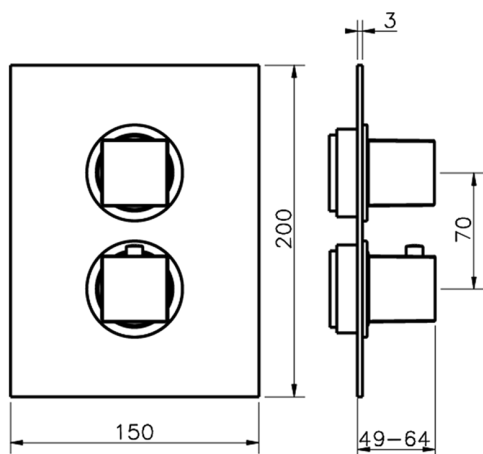

CHARACTERISTICS

Installation **Concealed**
Required concealed parts **ZB018101**

Thermostatic

The Huber thermostatic is your personal water manager, helping you to handle, control and save water and energy.