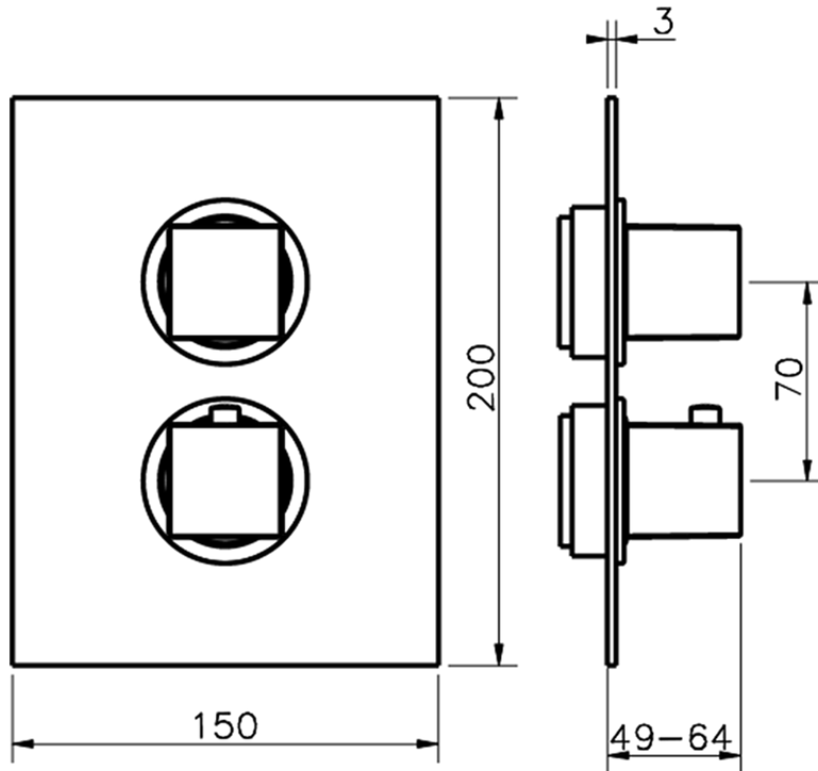

Exposed part for con.thermo.shower valve, 2-outlet NUOVA EGO_NE018100

NE018100

<https://en.huberitalia.com/exposed-part-for-con-thermo-shower-valve-2-outlet-nuova-ego-ne018100>

Piastra/Plate/Plaque/Platte/Placa

2-3mm: XX 25-40 YY 76-91

10 mm: XX 16-31 YY 65-80

ZB018101

<https://en.huberitalia.com/2-outlet-concealed-thermostatic-shower-valve-concealed-zb018101>

2024-11-24