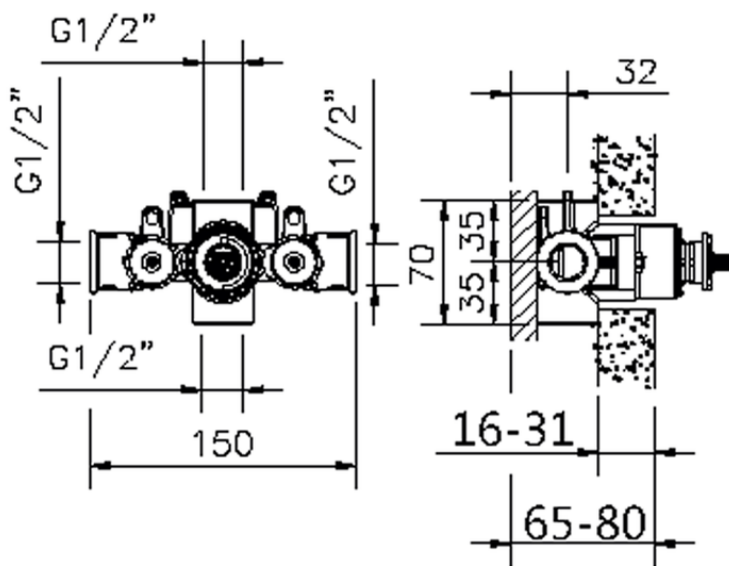

Exposed part for concealed thermo shower valve SUITE_SU007200

SU007200

<https://en.huberitalia.com/exposed-part-for-concealed-thermo-shower-valve-suite-su007200>

Piastra/Plate/Plaque/Platte/Placa

2-3mm: XX 25-40 YY 76-91

10mm: XX 16-31 YY 65-80

ZB007221

<https://en.huberitalia.com/3-4-concealed-thermostatic-shower-valve-concealed-zb007221>

ZB007201

<https://en.huberitalia.com/1-2-concealed-thermostatic-shower-valve-concealed-zb007201>