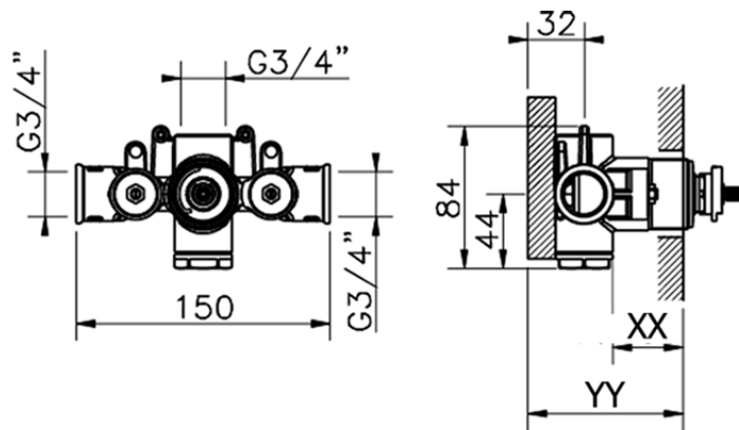

Exposed part for concealed thermo shower valve SUITE_SU007200

SU007200

<https://en.huberitalia.com/exposed-part-for-concealed-thermo-shower-valve-suite-su007200>

Piastra/Plate/Plaque/Platte/Placa

2-3mm: XX 25-40 YY 76-91

10mm: XX 16-31 YY 65-80

ZB007221

<https://en.huberitalia.com/3-4-concealed-thermostatic-shower-valve-concealed-zb007221>

ZB007201

<https://en.huberitalia.com/1-2-concealed-thermostatic-shower-valve-concealed-zb007201>