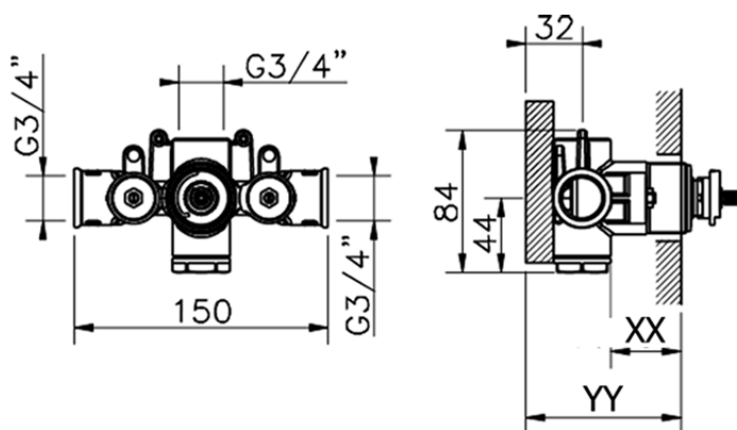

Exposed part for concealed thermo shower valve SUITE_SU007200

SU007200

<https://en.huberitalia.com/exposed-part-for-concealed-thermo-shower-valve-suite-su007200>

Piastra/Plate/Plaque/Platte/Placa

2-3mm: XX 25-40 YY 76-91

10mm: XX 16-31 YY 65-80

ZB007221

<https://en.huberitalia.com/3-4-concealed-thermostatic-shower-valve-concealed-zb007221>

ZB007201

<https://en.huberitalia.com/1-2-concealed-thermostatic-shower-valve-concealed-zb007201>