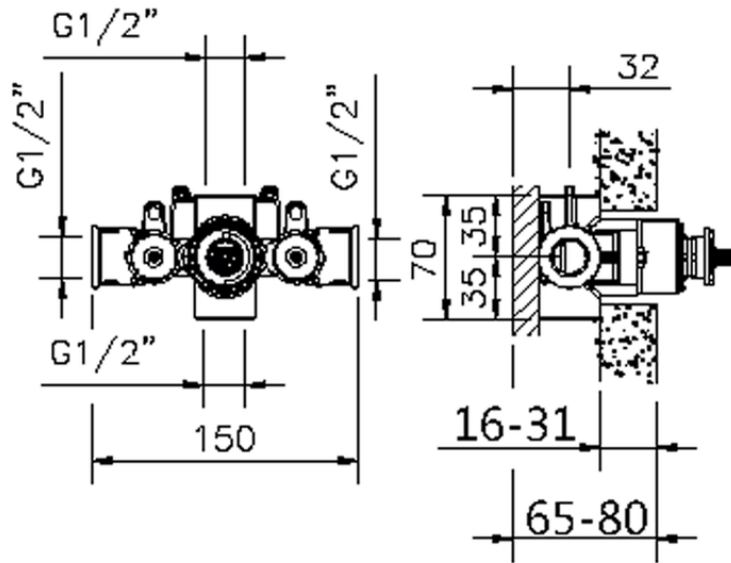

Exposed part for concealed thermo shower valve SUITE_SU007200

SU007200

<https://en.huberitalia.com/exposed-part-for-concealed-thermo-shower-valve-suite-su007200>

Piastra/Plate/Plaque/Platte/Placa

2-3mm: XX 25-40 YY 76-91

10mm: XX 16-31 YY 65-80

ZB007221

<https://en.huberitalia.com/3-4-concealed-thermostatic-shower-valve-concealed-zb007221>

ZB007201

<https://en.huberitalia.com/1-2-concealed-thermostatic-shower-valve-concealed-zb007201>