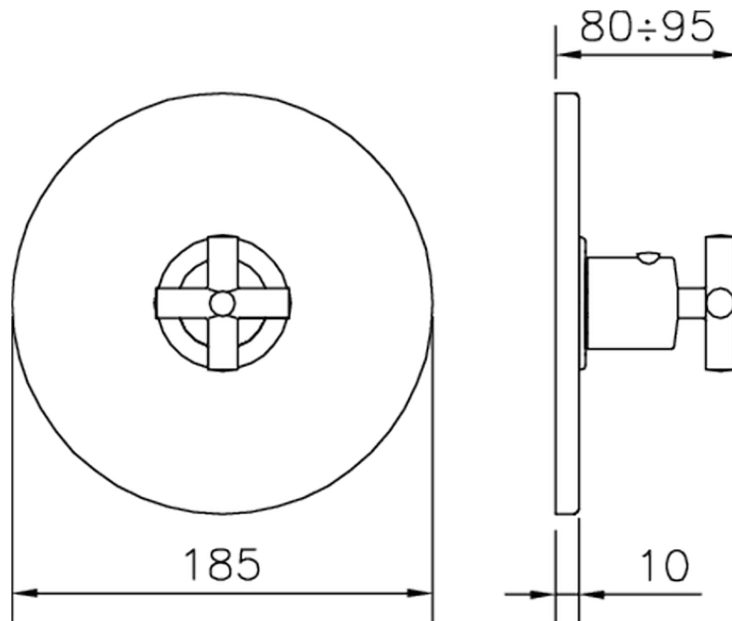

Exposed part for concealed thermo shower valve SUITE_SU007200

SU007200

<https://en.huberitalia.com/exposed-part-for-concealed-thermo-shower-valve-suite-su007200>

Piastra/Plate/Plaque/Platte/Placa

2-3mm: XX 25-40 YY 76-91

10mm: XX 16-31 YY 65-80

ZB007221

<https://en.huberitalia.com/3-4-concealed-thermostatic-shower-valve-concealed-zb007221>

ZB007201

<https://en.huberitalia.com/1-2-concealed-thermostatic-shower-valve-concealed-zb007201>