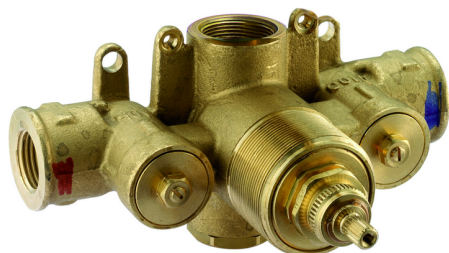

Exposed part for concealed thermo shower valve SUITE_SU007200

MODEL **SU007200**

Exposed part for concealed thermo shower valve, without stop valve, without concealed part, for items ZB007201-ZB007221

AVAILABLE FINISHINGS

-  **21** 21 Chrome
-  **40** 40 Matt Black
-  **2F** 2F Brushed Nickel
-  **2W** 2W Brushed Gold

CHARACTERISTICS

Installation **Concealed**
 Required concealed parts **ZB007221**
ZB007201

Thermostatic

The Huber thermostatic is your personal water manager, helping you to handle, control and save water and energy.

3/4" Concealed thermostatic shower valve CONCEALED_ZB007221

MODEL **ZB007221**

3/4" Concealed thermostatic valve, without Stopvalve, without trim kit

AVAILABLE FINISHINGS

CHARACTERISTICS

Installation	Concealed
Cartridge Spare Parts	23.51A.HF
HF Thermostatic Valve	
Concealed	1

1/2" Concealed thermostatic shower valve CONCEALED_ZB007201

MODEL **ZB007201**

1/2" Concealed thermostatic shower valve, without Stopvalve, without trim kit

AVAILABLE FINISHINGS

 **04** 04 Without finishing