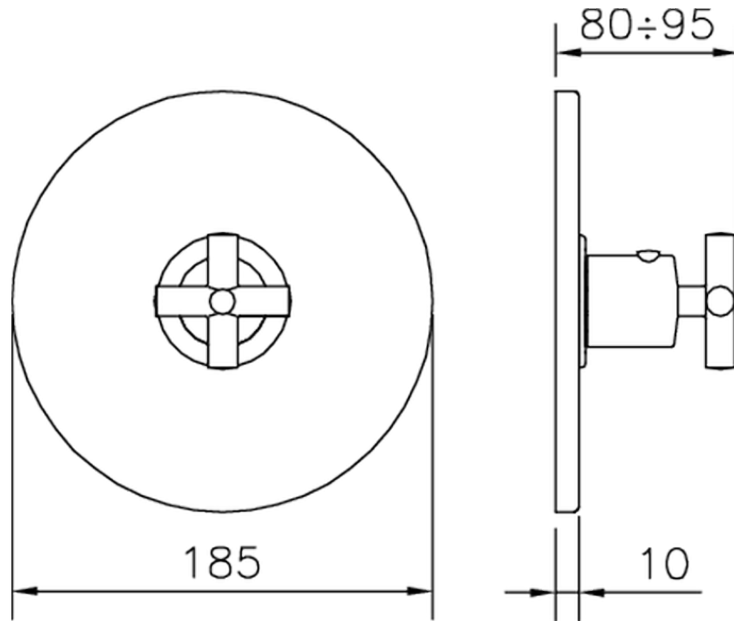

Exposed part for concealed thermo shower valve SUITE_SU007200

SU007200

<https://en.huberitalia.com/exposed-part-for-concealed-thermo-shower-valve-suite-su007200>

Piastra/Plate/Plaque/Platte/Placa

2-3mm: XX 25-40 YY 76-91

10mm: XX 16-31 YY 65-80

ZB007221

<https://en.huberitalia.com/3-4-concealed-thermostatic-shower-valve-concealed-zb007221>

ZB007201

<https://en.huberitalia.com/1-2-concealed-thermostatic-shower-valve-concealed-zb007201>