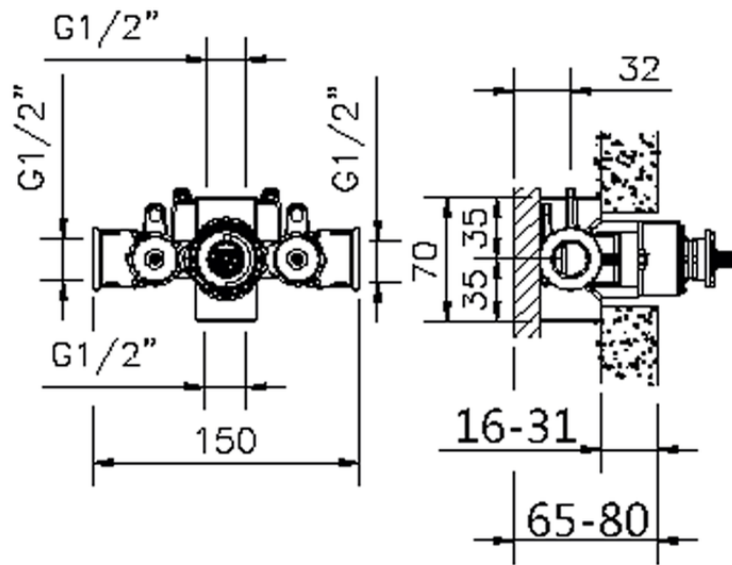

Exposed part for concealed thermo shower valve SUITE_SU007200

SU007200

<https://en.huberitalia.com/exposed-part-for-concealed-thermo-shower-valve-suite-su007200>

Piastra/Plate/Plaque/Platte/Placa

2-3mm: XX 25-40 YY 76-91

10mm: XX 16-31 YY 65-80

ZB007221

<https://en.huberitalia.com/3-4-concealed-thermostatic-shower-valve-concealed-zb007221>

ZB007201

<https://en.huberitalia.com/1-2-concealed-thermostatic-shower-valve-concealed-zb007201>