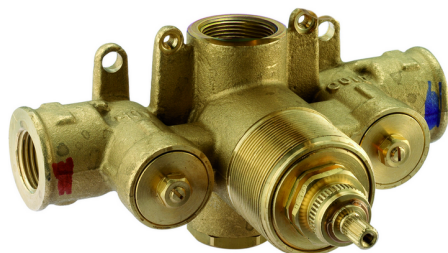

Exposed part for concealed thermo shower valve SUITE_SU007200

MODEL **SU007200**

Exposed part for concealed thermo shower valve, without stop valve, without concealed part, for items ZB007201-ZB007221

AVAILABLE FINISHINGS

-  **21** 21 Chrome
-  **40** 40 Matt Black
-  **2F** 2F Brushed Nickel
-  **2W** 2W Brushed Gold

CHARACTERISTICS

Installation **Concealed**
 Required concealed parts **ZB007221**
ZB007201

Thermostatic

The Huber thermostatic is your personal water manager, helping you to handle, control and save water and energy.

3/4" Concealed thermostatic shower valve CONCEALED_ZB007221

MODEL **ZB007221**

3/4" Concealed thermostatic valve, without
Stopvalve, without trim kit

AVAILABLE FINISHINGS

CHARACTERISTICS

Installation	Concealed
Cartridge Spare Parts	23.51A.HF
HF Thermostatic Valve	
Concealed	1

1/2" Concealed thermostatic shower valve CONCEALED_ZB007201

MODEL **ZB007201**

1/2" Concealed thermostatic shower valve, without Stopvalve, without trim kit

AVAILABLE FINISHINGS

 **04** 04 Without finishing