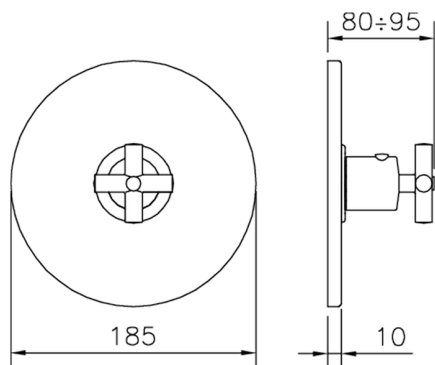

CHARACTERISTICS

Installation **Concealed**
Required concealed parts **ZB007221**
ZB007201

Thermostatic

The Huber thermostatic is your personal water manager, helping you to handle, control and save water and energy.