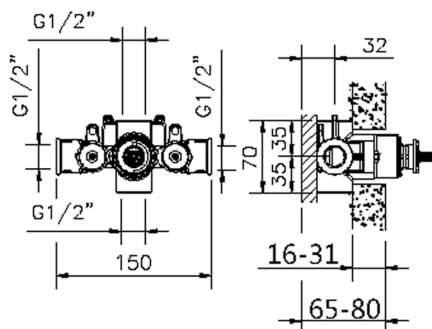

Thermostatic

The Huber thermostatic is your personal water manager, helping you to handle, control and save water and energy.

2024-11-15