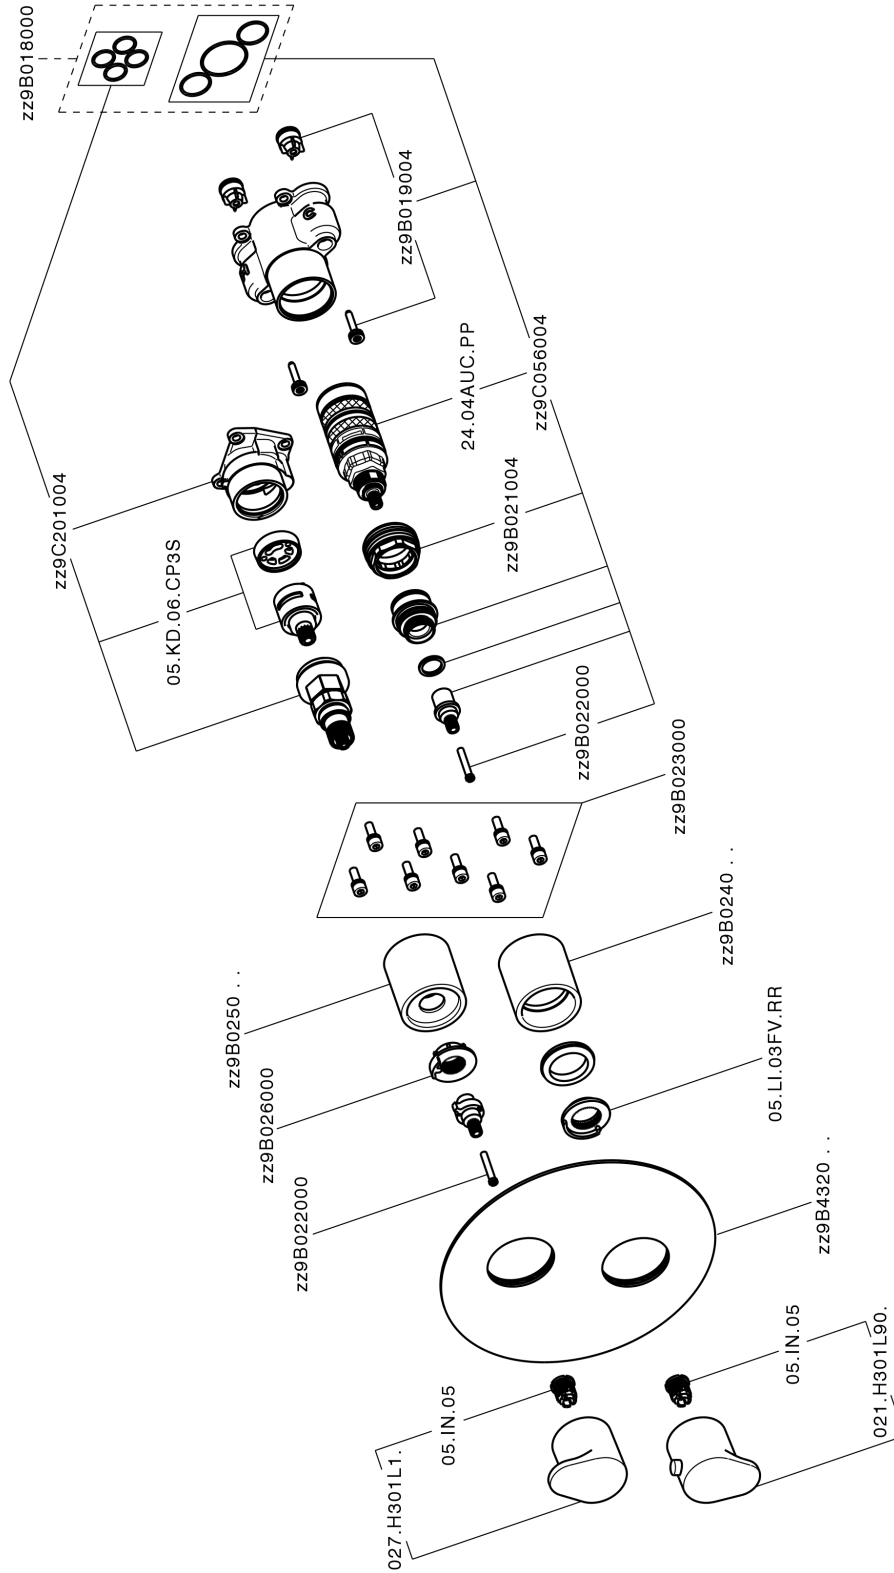

Exposed part for Thermostatic One Box Valve LEVITY_LY0BT030

LY0BT030

<https://en.huberitalia.com/exposed-part-for-thermostatic-one-box-valve-levity-ly0bt030>