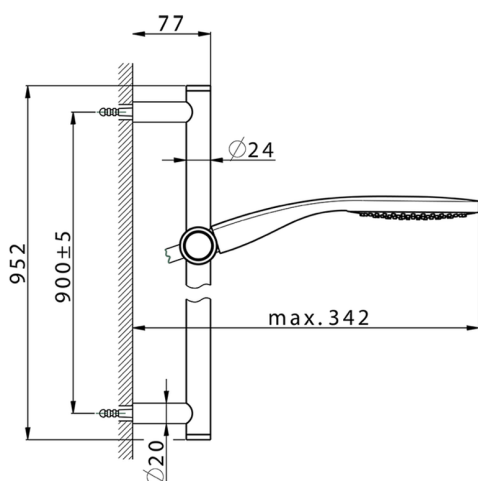

Slide rail shower set SHOWER_CR003111

MODEL **CR003111**

Slide rail shower set, 90 cm Brass slide bar $\varnothing 24$ w/brass sliding bracket, 130 mm ABS Emotion one spray handshower, 150 cm SUPREME smooth flexible hose

AVAILABLE FINISHINGS

- 
21 21 Chrome
- 
2F 2F Brushed Nickel
- 
2Q 2Q Black Titanium

CHARACTERISTICS

2025-01-07