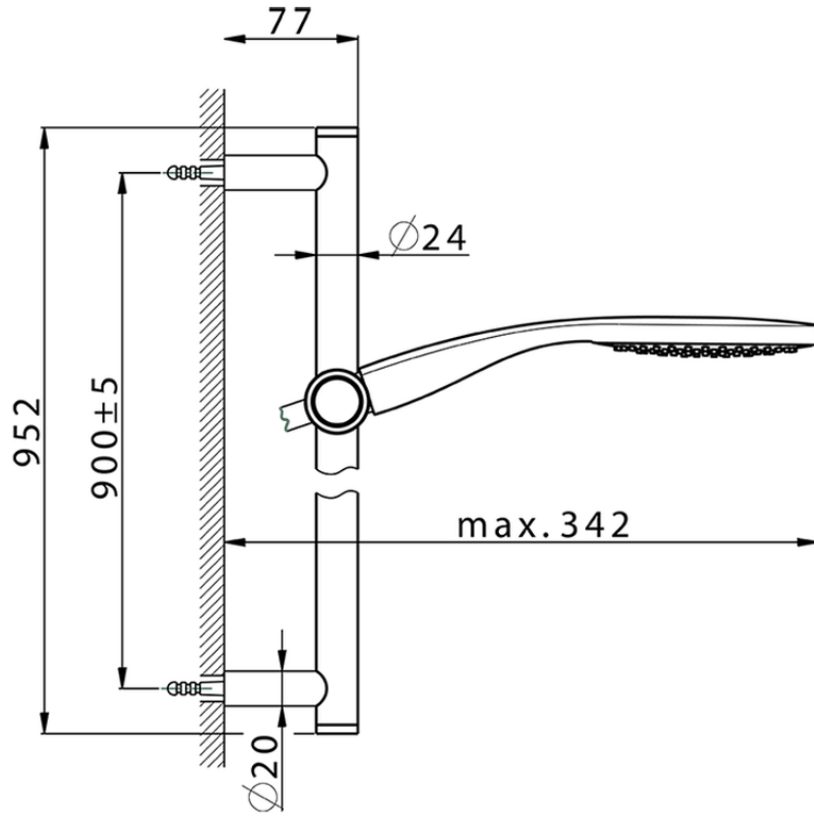

Slide rail shower set SHOWER_CR003111

CR003111

<https://en.huberitalia.com/slide-rail-shower-set-shower-cr003111>

2025-01-05