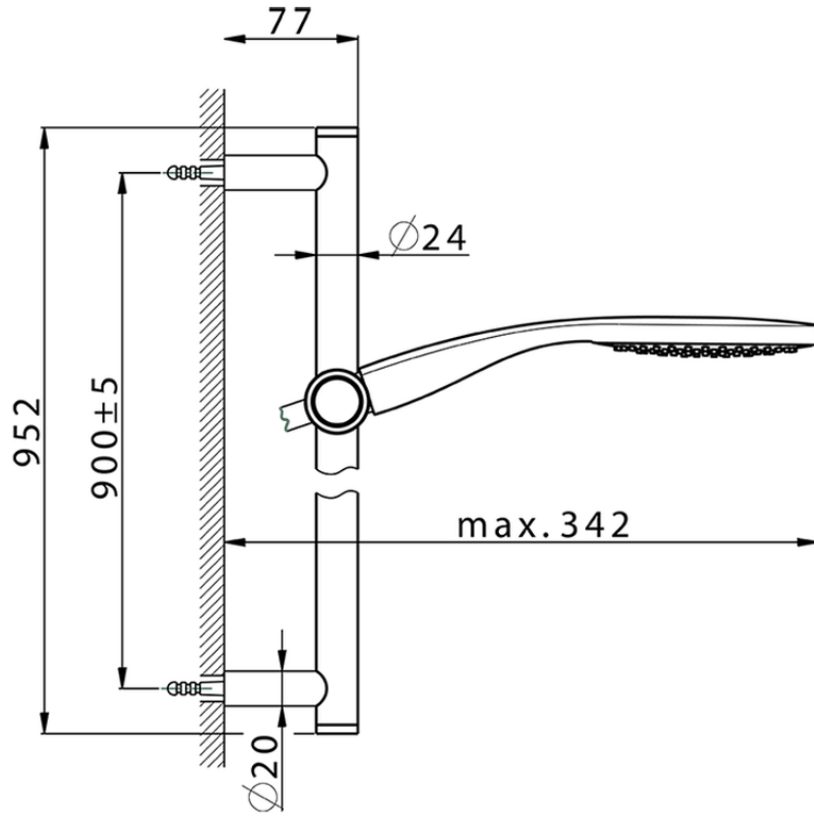

Slide rail shower set SHOWER_CR003111

CR003111

<https://en.huberitalia.com/slide-rail-shower-set-shower-cr003111>

2025-01-07