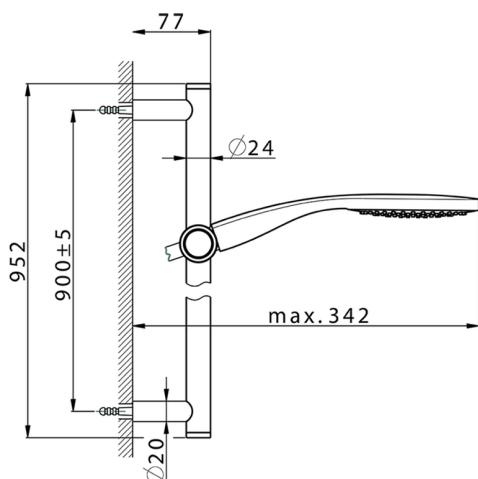

CHARACTERISTICS

2025-01-07