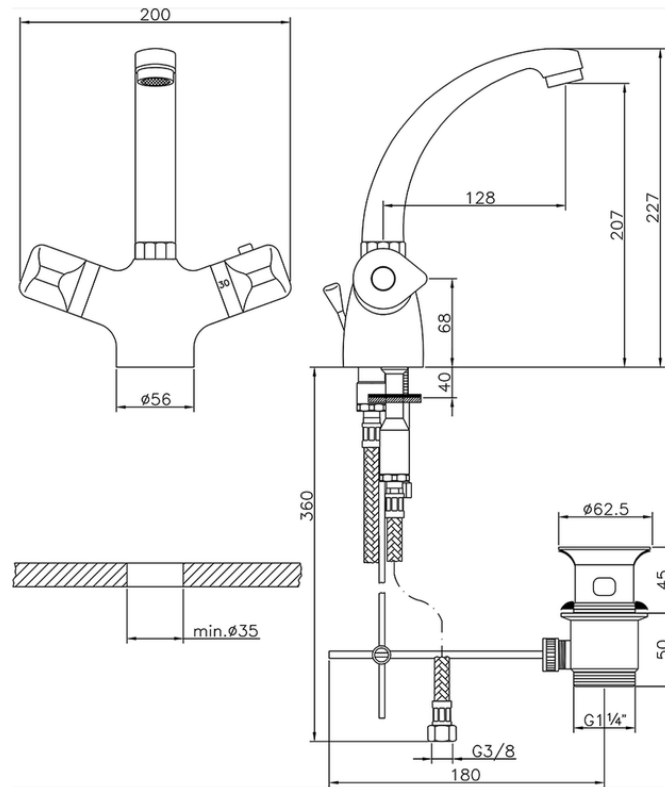

Thermostatic washbasin mixer COMMUNITY_CLT52010

CLT52010

<https://en.huberitalia.com/thermostatic-washbasin-mixer-community-clt52010>

2024-12-18