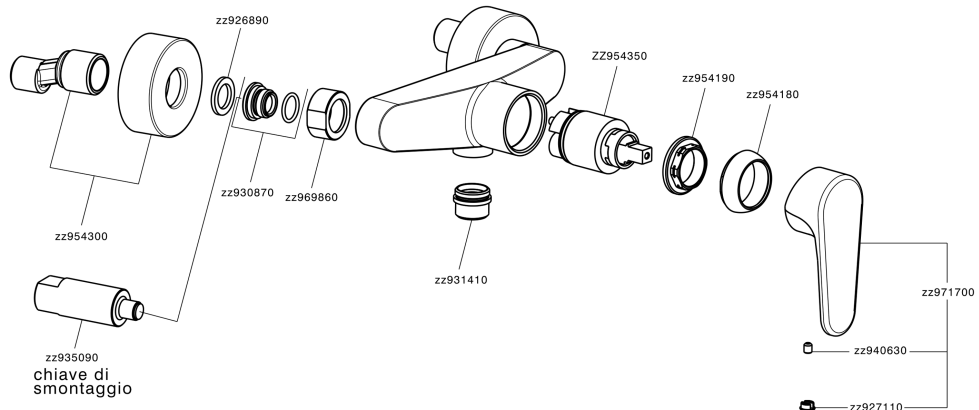

Single lever shower mixer H3_AH000440

AH000440

<https://en.huberitalia.com/single-lever-shower-mixer-h3-ah000440>

2024-12-18