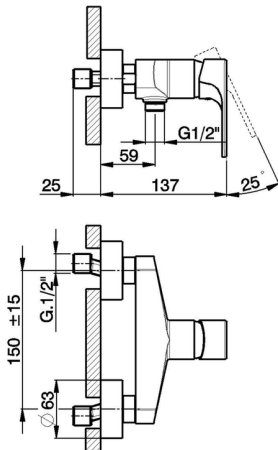

Single lever shower mixer H3_AH000440

MODEL **AH000440**

Single lever shower mixer, without shower set, 1/2" M flexible connection

AVAILABLE FINISHINGS

- 
21 21 Chrome
- 
2F 2F Brushed Nickel
- 
40 40 Matt Black

CHARACTERISTICS

Cartridge Spare Parts **ZZ95435000**

35 mm Cartridge

Single lever shower mixer H3_AH000440

AH000440

<https://en.huberitalia.com/single-lever-shower-mixer-h3-ah000440>

2024-12-19