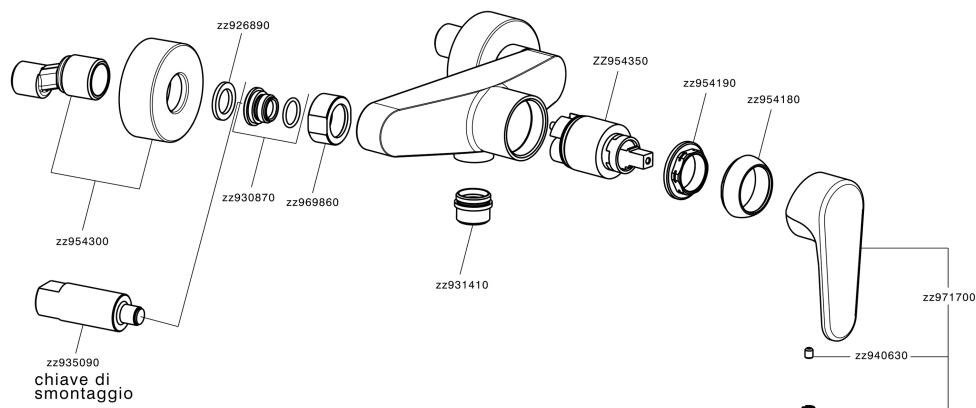

Single lever shower mixer H3_AH000440

MODEL **AH000440**

Single lever shower mixer, without shower set, 1/2" M flexible connection

AVAILABLE FINISHINGS

- 
21 21 Chrome
- 
2F 2F Brushed Nickel
- 
40 40 Matt Black

CHARACTERISTICS

Cartridge Spare Parts **ZZ95435000**

35 mm Cartridge

Single lever shower mixer H3_AH000440

AH000440

<https://en.huberitalia.com/single-lever-shower-mixer-h3-ah000440>

2024-12-19