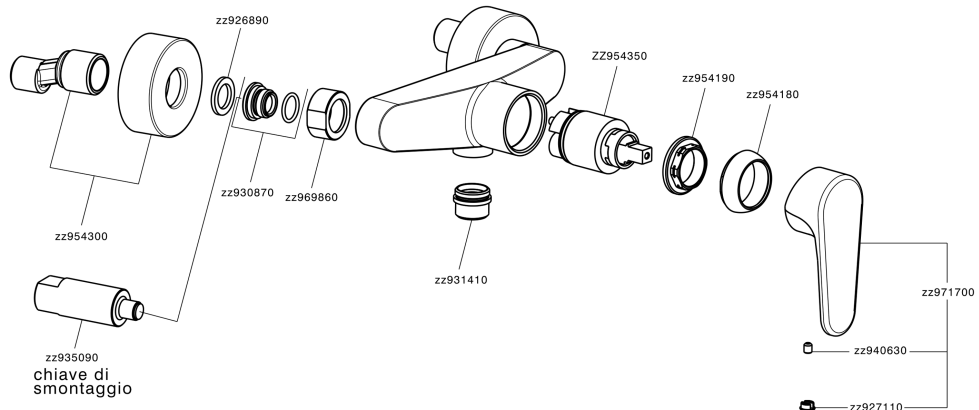

Single lever shower mixer H3_AH000440

MODEL **AH000440**

Single lever shower mixer, without shower set, 1/2" M flexible connection

AVAILABLE FINISHINGS

- 
21 21 Chrome
- 
2F 2F Brushed Nickel
- 
40 40 Matt Black

CHARACTERISTICS

Cartridge Spare Parts **ZZ95435000**

35 mm Cartridge

Single lever shower mixer H3_AH000440

AH000440

<https://en.huberitalia.com/single-lever-shower-mixer-h3-ah000440>

2024-12-19