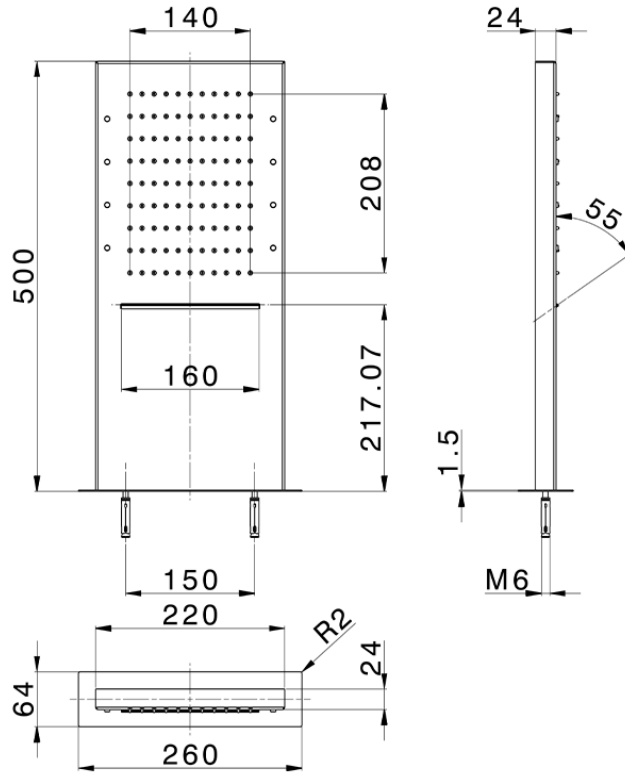

Rectangular wall-mounted showerhead ZEN_ZS1C0405

ZS1C0405

<https://en.huberitalia.com/rectangular-wall-mounted-showerhead-zen-zs1c0405>

2026-06-13