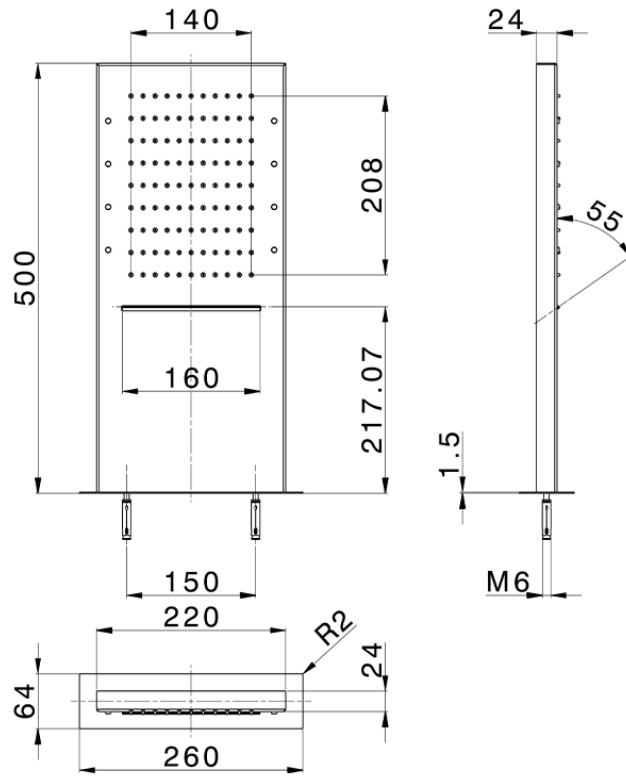

Rectangular wall-mounted showerhead ZEN_ZS1C0405

ZS1C0405

<https://en.huberitalia.com/rectangular-wall-mounted-showerhead-zen-zs1c0405>

2026-06-15