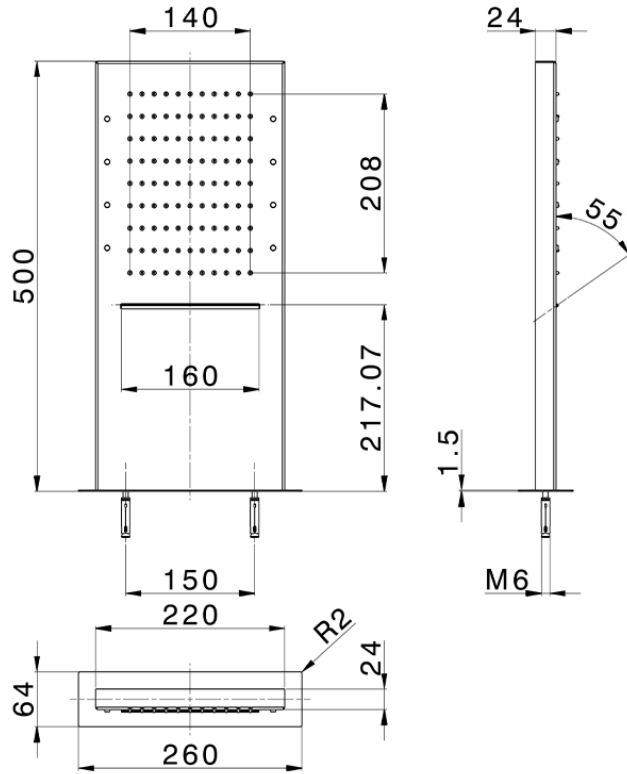

Rectangular wall-mounted showerhead ZEN\_ZS1C0405

ZS1C0405

<https://en.huberitalia.com/rectangular-wall-mounted-showerhead-zen-zs1c0405>

2026-04-08