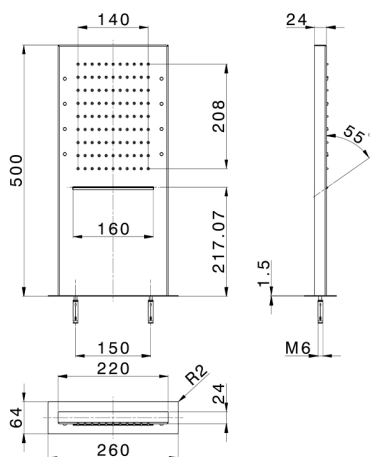

Rectangular wall-mounted showerhead ZEN_ZS1C0405

MODEL **ZS1C0405**

Rectangular wall-mounted showerhead, rain, waterfall and chromotherapy functions, built-in control included, Stainless Steel AISI 304

AVAILABLE FINISHINGS

- **D1** D1 Brushed Inox
- **40** 40 Matt Black
- **4Q** 4Q Matt White
- **D2** D2 Polished Inox

CHARACTERISTICS

2026-05-15