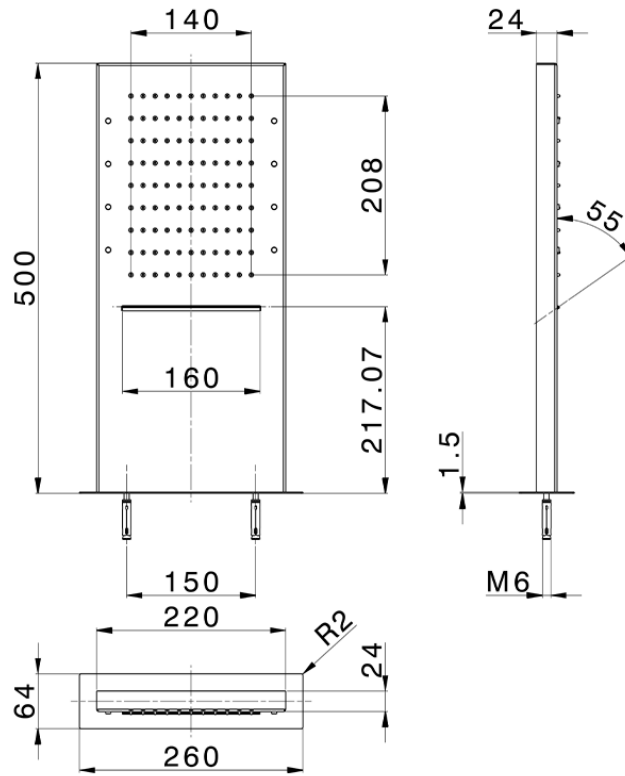

Rectangular wall-mounted showerhead ZEN\_ZS1C0405

ZS1C0405

<https://en.huberitalia.com/rectangular-wall-mounted-showerhead-zen-zs1c0405>

2026-05-15