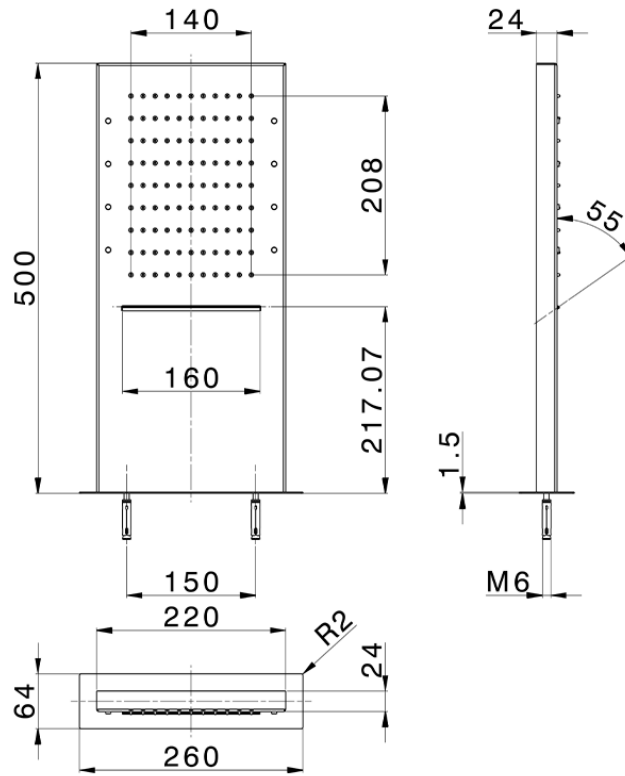

Rectangular wall-mounted showerhead ZEN_ZS1C0405

ZS1C0405

<https://en.huberitalia.com/rectangular-wall-mounted-showerhead-zen-zs1c0405>

2026-06-06