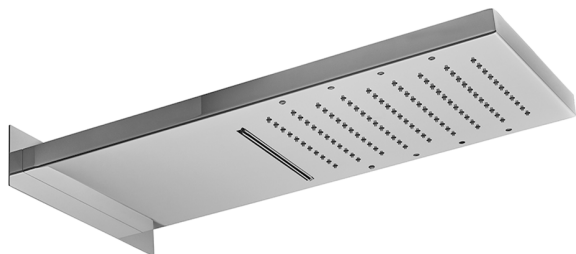

Rectangular wall-mounted showerhead ZEN_ZS1C0405

MODEL **ZS1C0405**

Rectangular wall-mounted showerhead, rain, waterfall and chromotherapy functions, built-in control included, Stainless Steel AISI 304

AVAILABLE FINISHINGS

-  **D1** D1 Brushed Inox
-  **40** 40 Matt Black
-  **4Q** 4Q Matt White
-  **D2** D2 Polished Inox

CHARACTERISTICS

2026-05-15